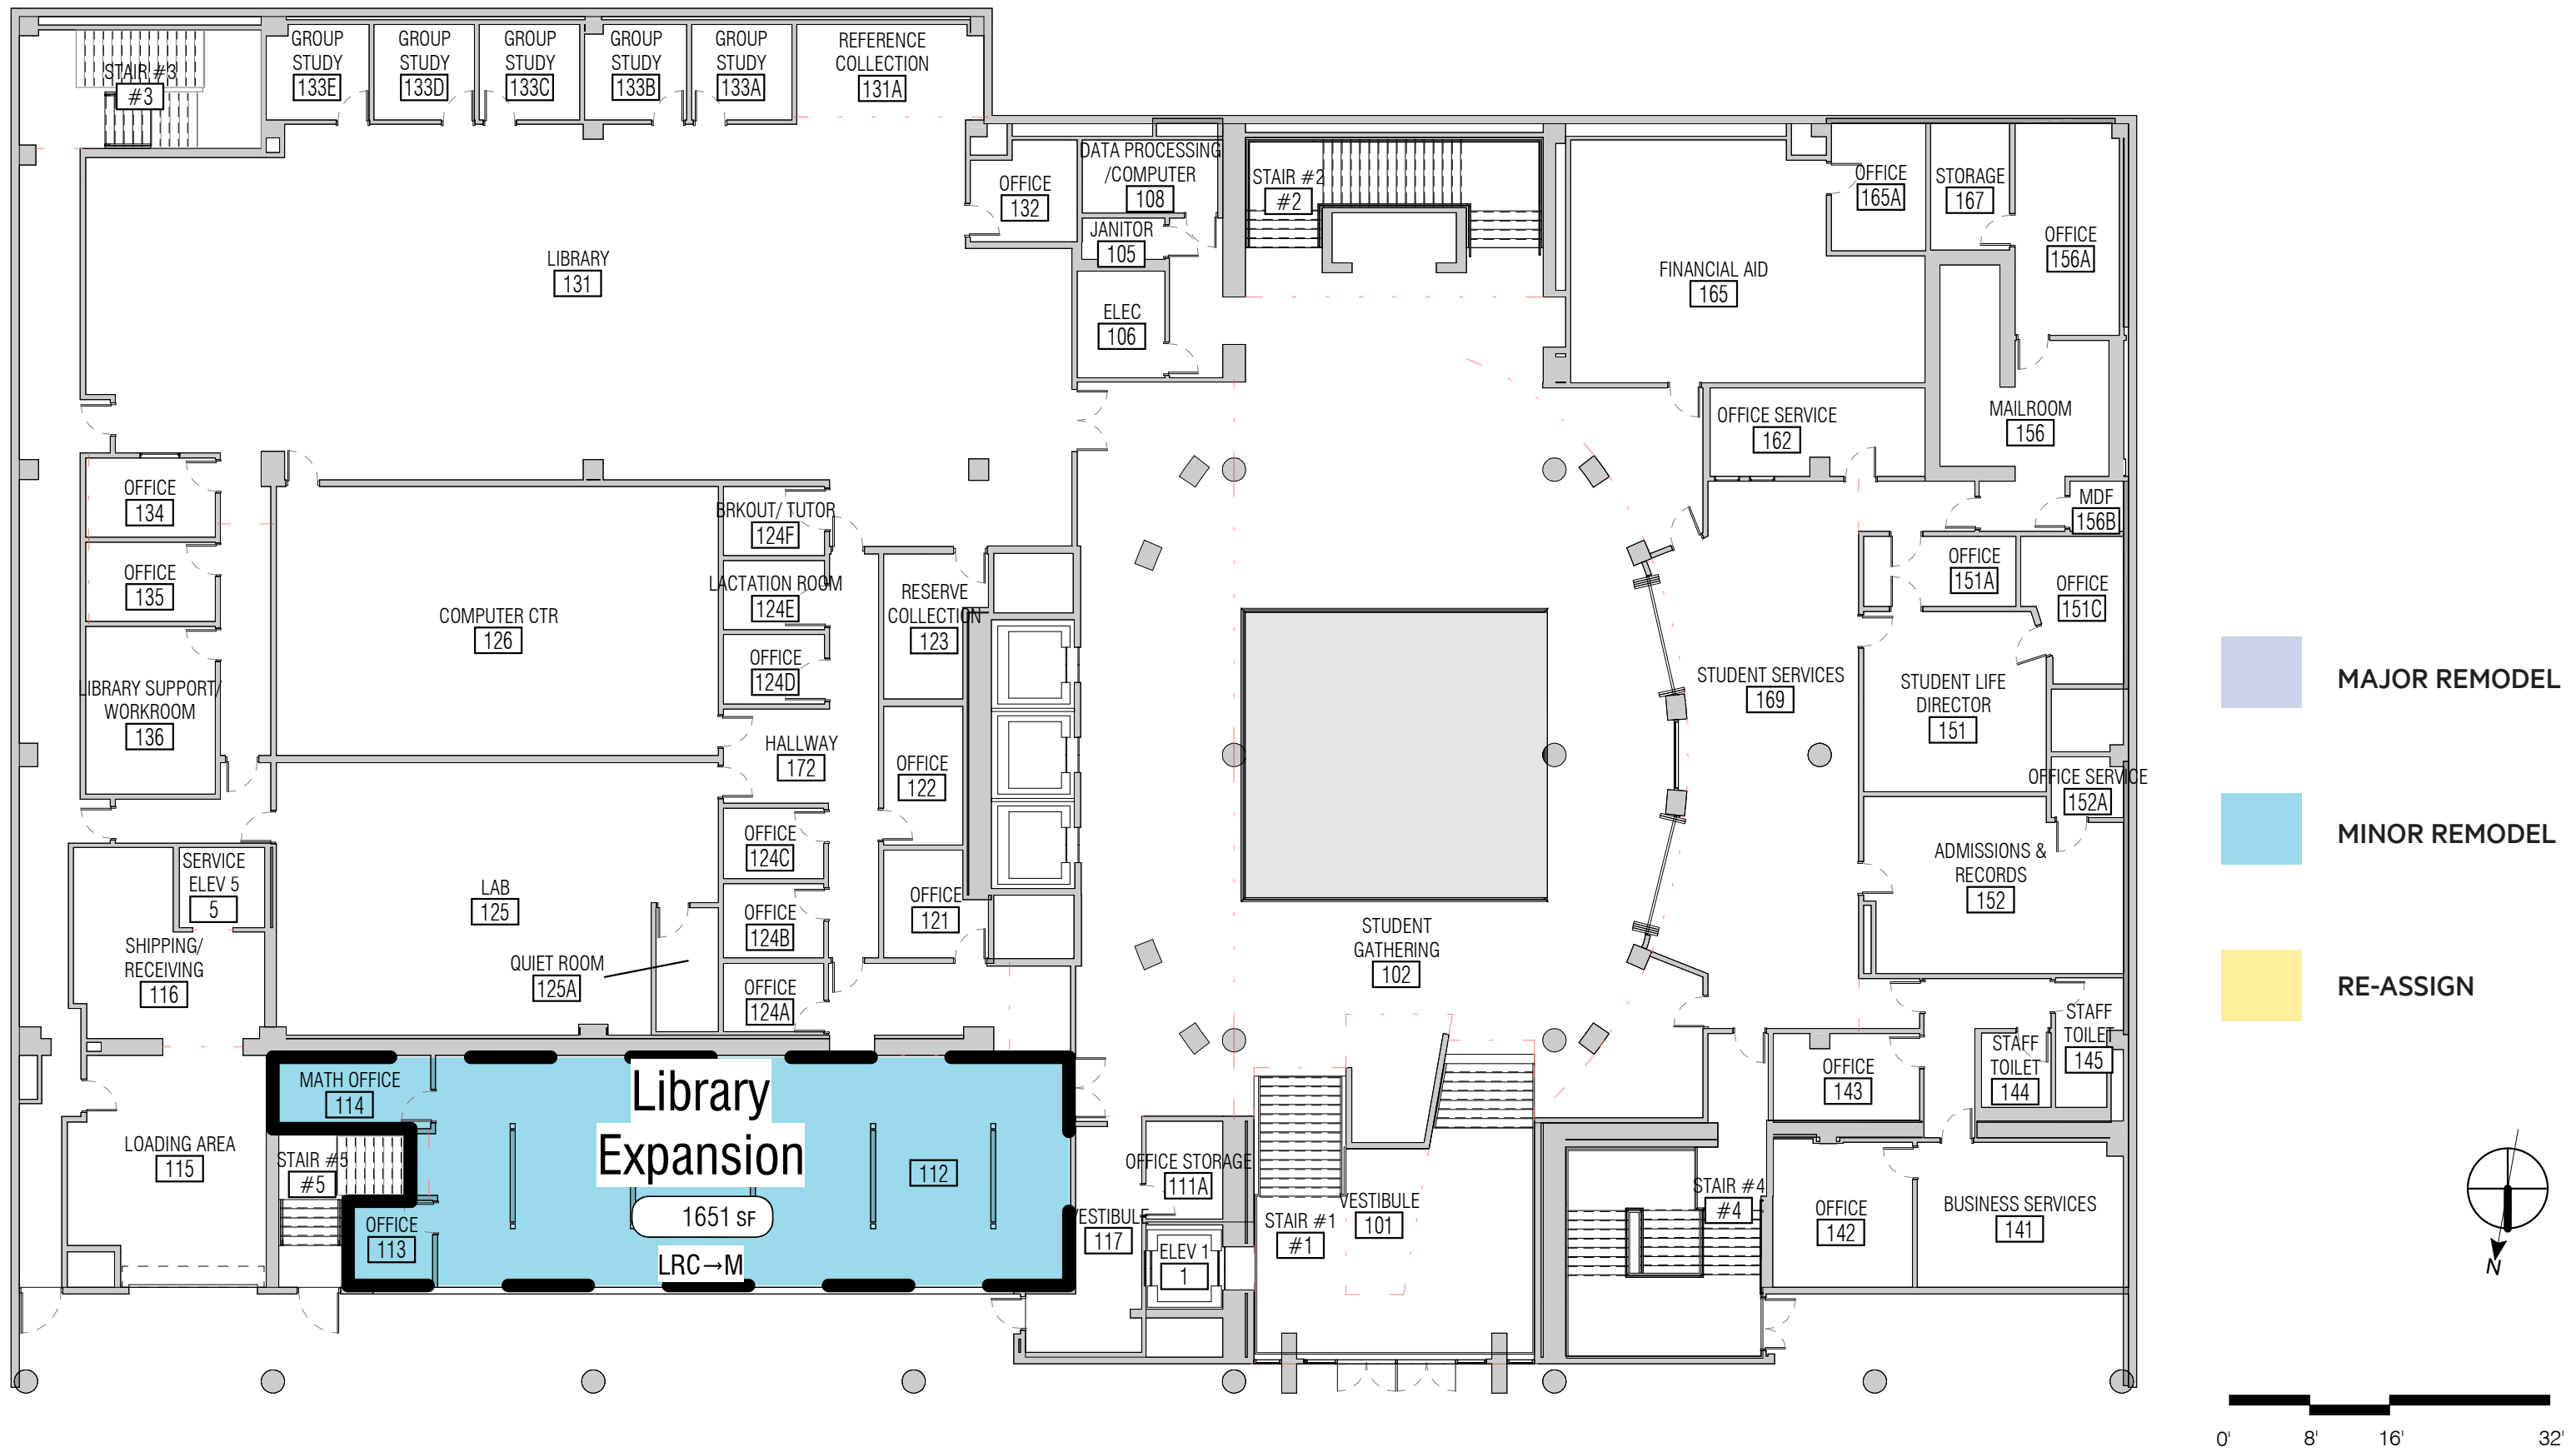

2050 CENTER ST

2050 CENTER STREET, BERKELEY, CA

BASEMENT FLOOR

APRIL 22, 2019

NOLL & TAM
ARCHITECTS

2050 CENTER ST

2050 CENTER STREET, BERKELEY, CA

FIRST FLOOR

APRIL 22, 2019

NOLL & TAM
ARCHITECTS

2050 CENTER ST

2050 CENTER STREET, BERKELEY, CA

SECOND FLOOR

APRIL 22, 2019

NOLL & TAM
ARCHITECTS

2050 CENTER ST