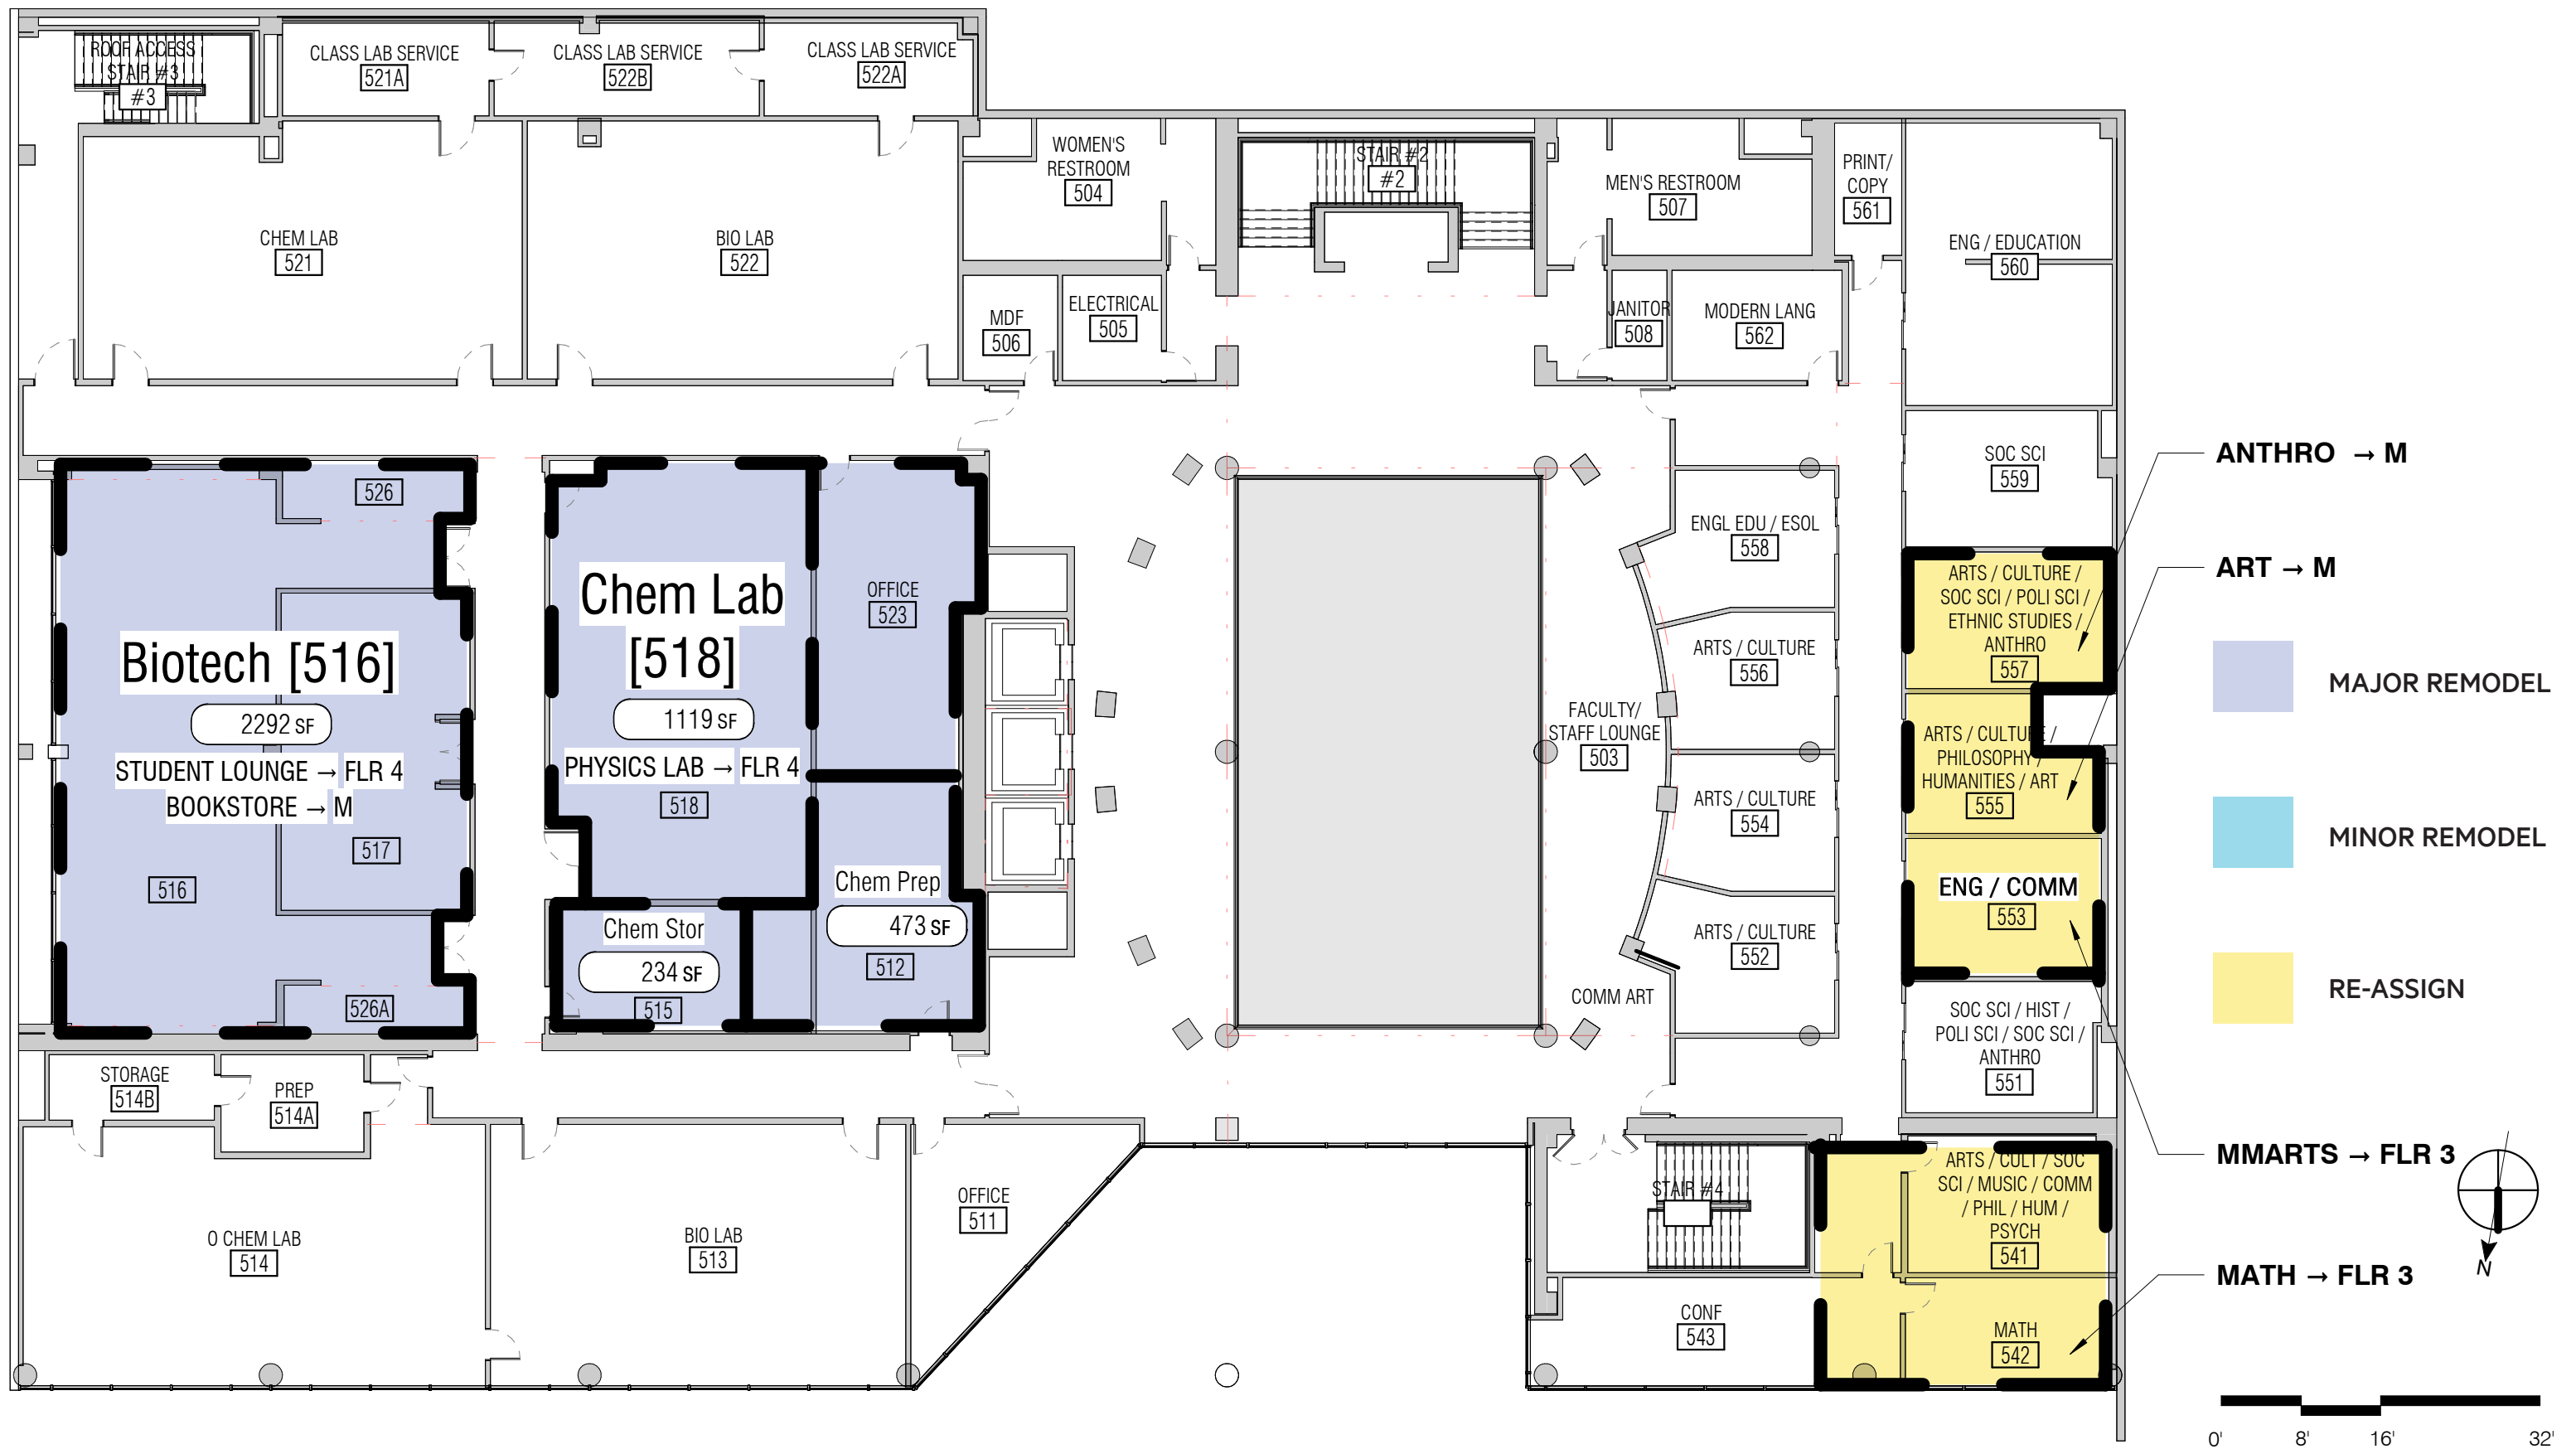

2050 CENTER ST

2050 CENTER STREET, BERKELEY, CA

BASEMENT FLOOR

APRIL 22, 2019

NOLL & TAM
ARCHITECTS

2050 CENTER ST

2050 CENTER STREET, BERKELEY, CA

FIRST FLOOR

APRIL 22, 2019

NOLL & TAM
ARCHITECTS

2050 CENTER ST

2050 CENTER STREET, BERKELEY, CA

SECOND FLOOR

APRIL 22, 2019

NOLL & TAM
ARCHITECTS

2050 CENTER ST

2050 CENTER STREET, BERKELEY, CA

THIRD FLOOR

APRIL 22, 2019

NOLL & TAM
ARCHITECTS

2050 CENTER ST

2050 CENTER STREET, BERKELEY, CA

FIFTH FLOOR

APRIL 22, 2019