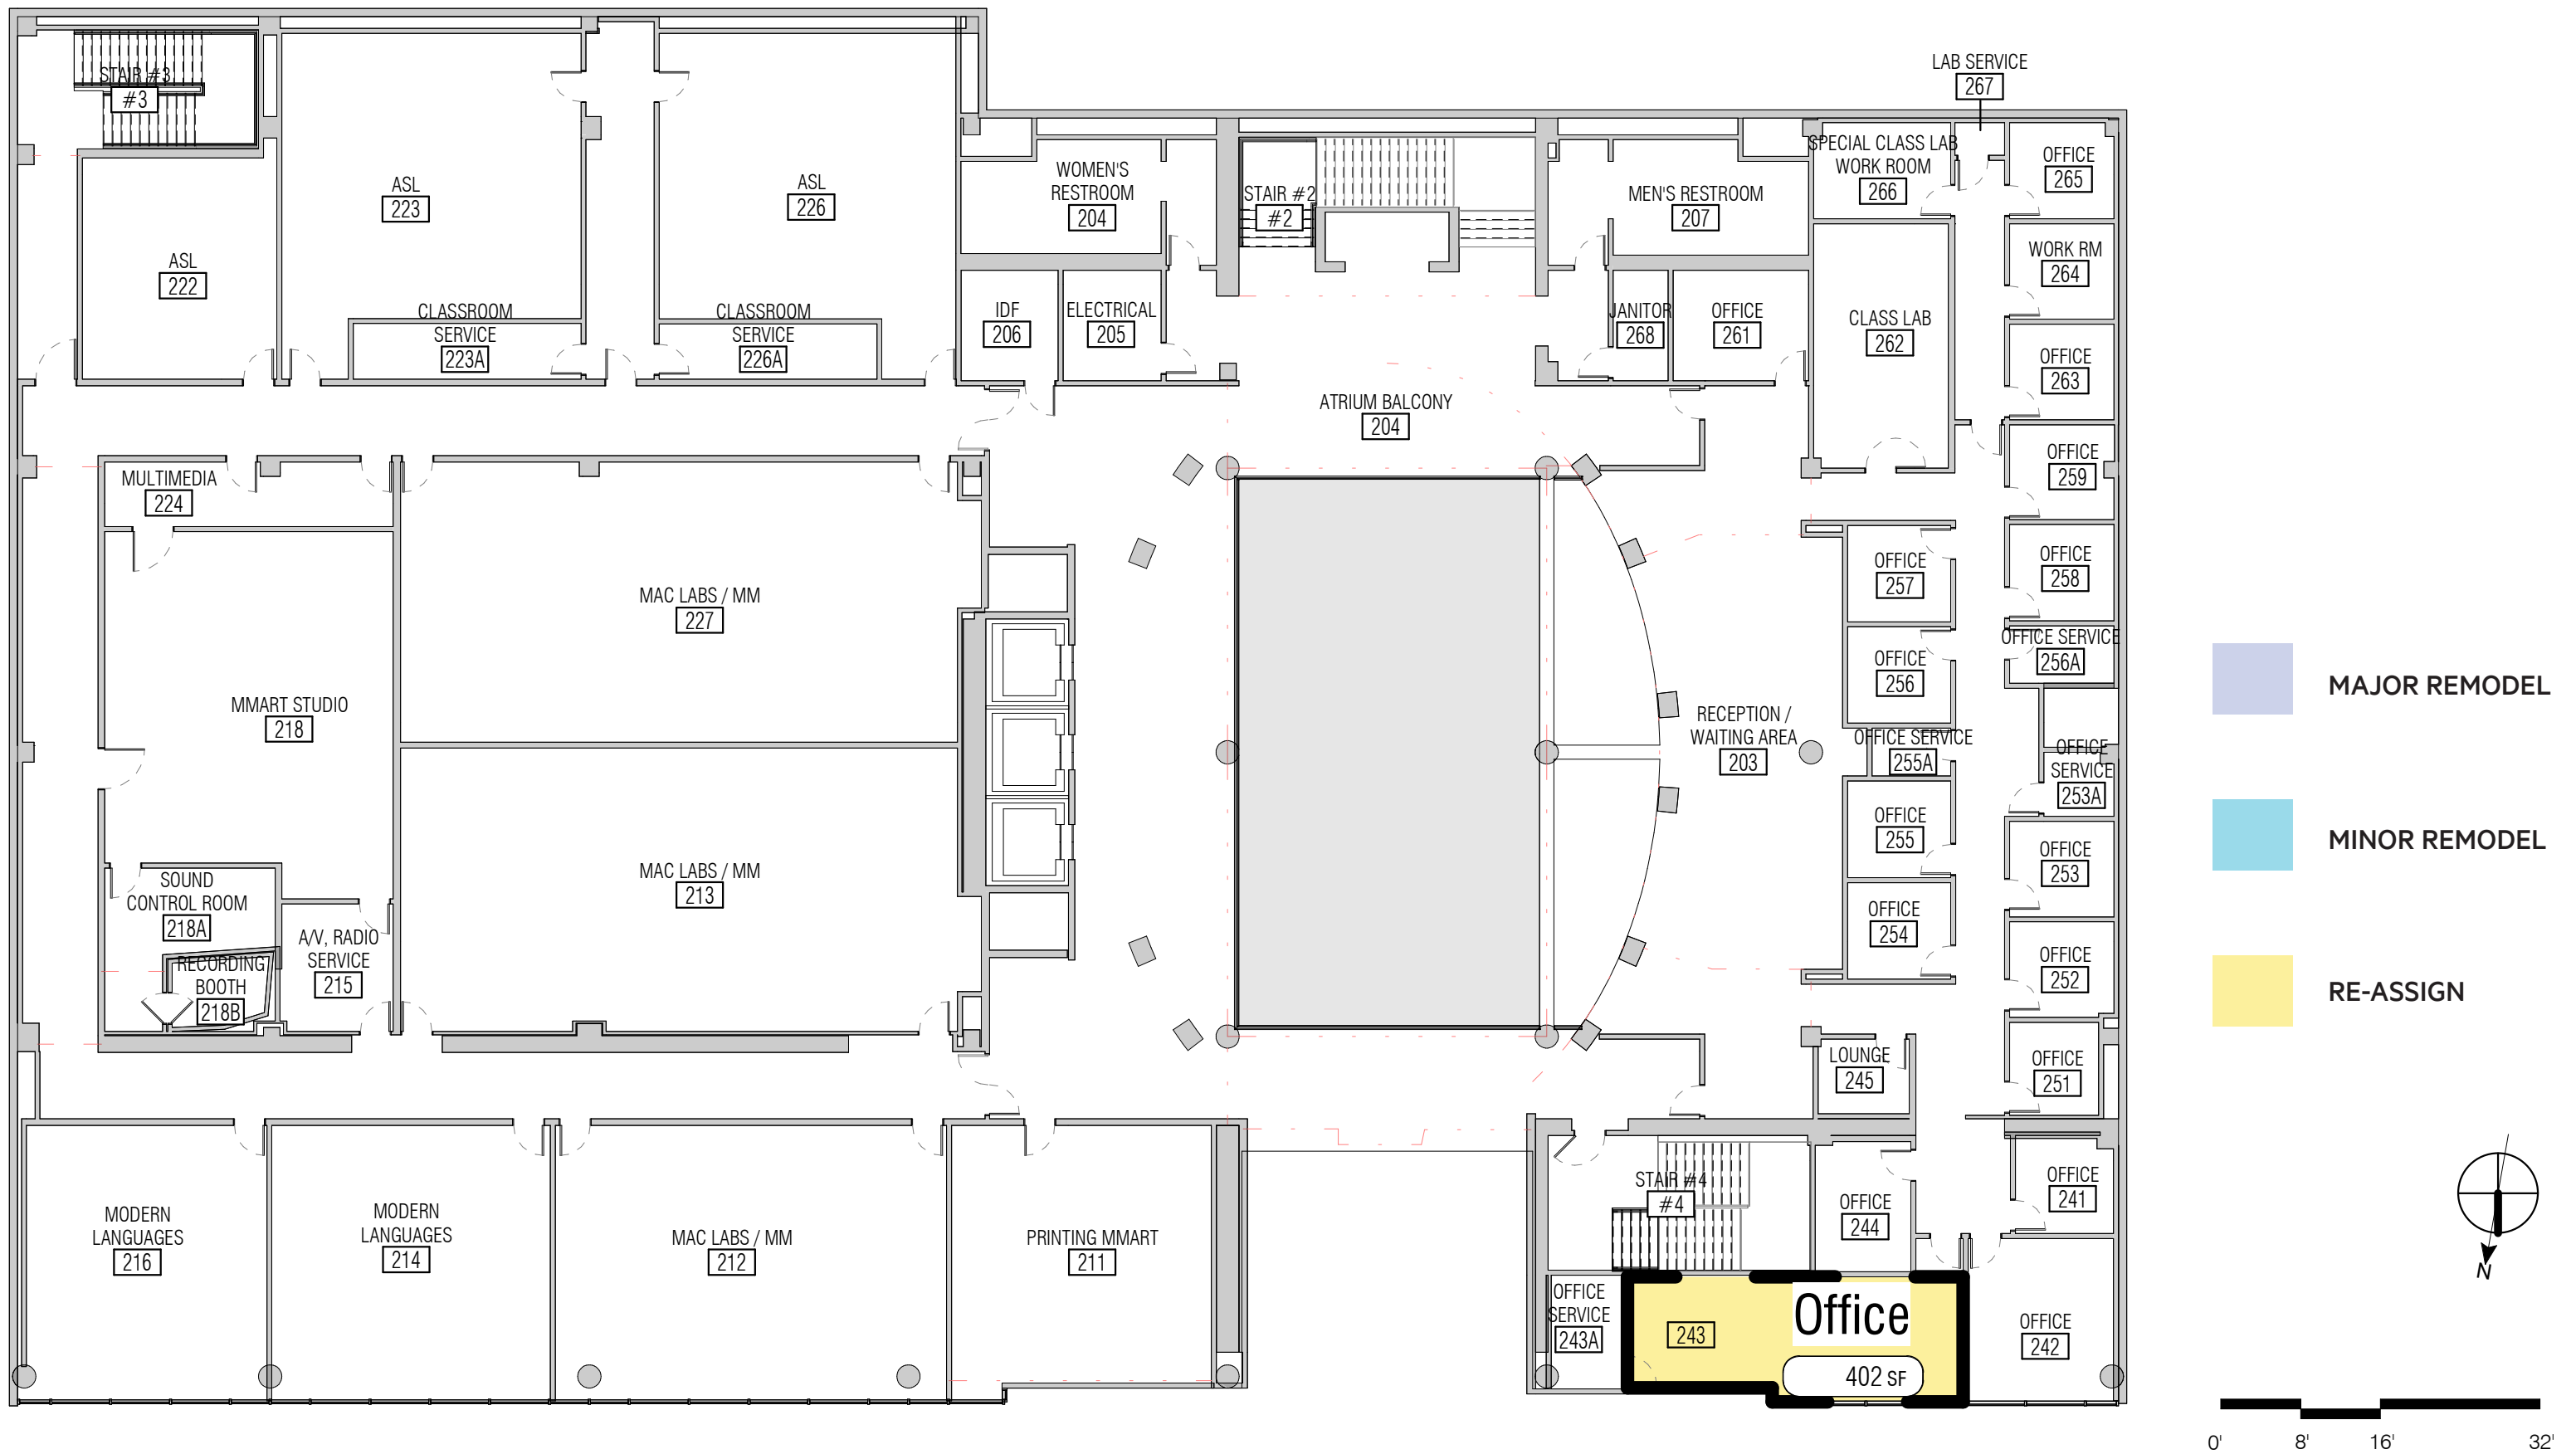

2050 CENTER ST

2050 CENTER STREET, BERKELEY, CA

BASEMENT FLOOR

APRIL 22, 2019

NOLL & TAM
ARCHITECTS

2050 CENTER ST

2050 CENTER STREET, BERKELEY, CA

FIRST FLOOR

APRIL 22, 2019

NOLL & TAM
ARCHITECTS

2050 CENTER ST

2050 CENTER STREET, BERKELEY, CA

SECOND FLOOR

APRIL 22, 2019

NOLL & TAM
ARCHITECTS

2050 CENTER ST

2050 CENTER STREET, BERKELEY, CA

THIRD FLOOR

APRIL 22, 2019

NOLL & TAM
ARCHITECTS

2050 CENTER ST

2050 CENTER STREET, BERKELEY, CA

FIFTH FLOOR

APRIL 22, 2019