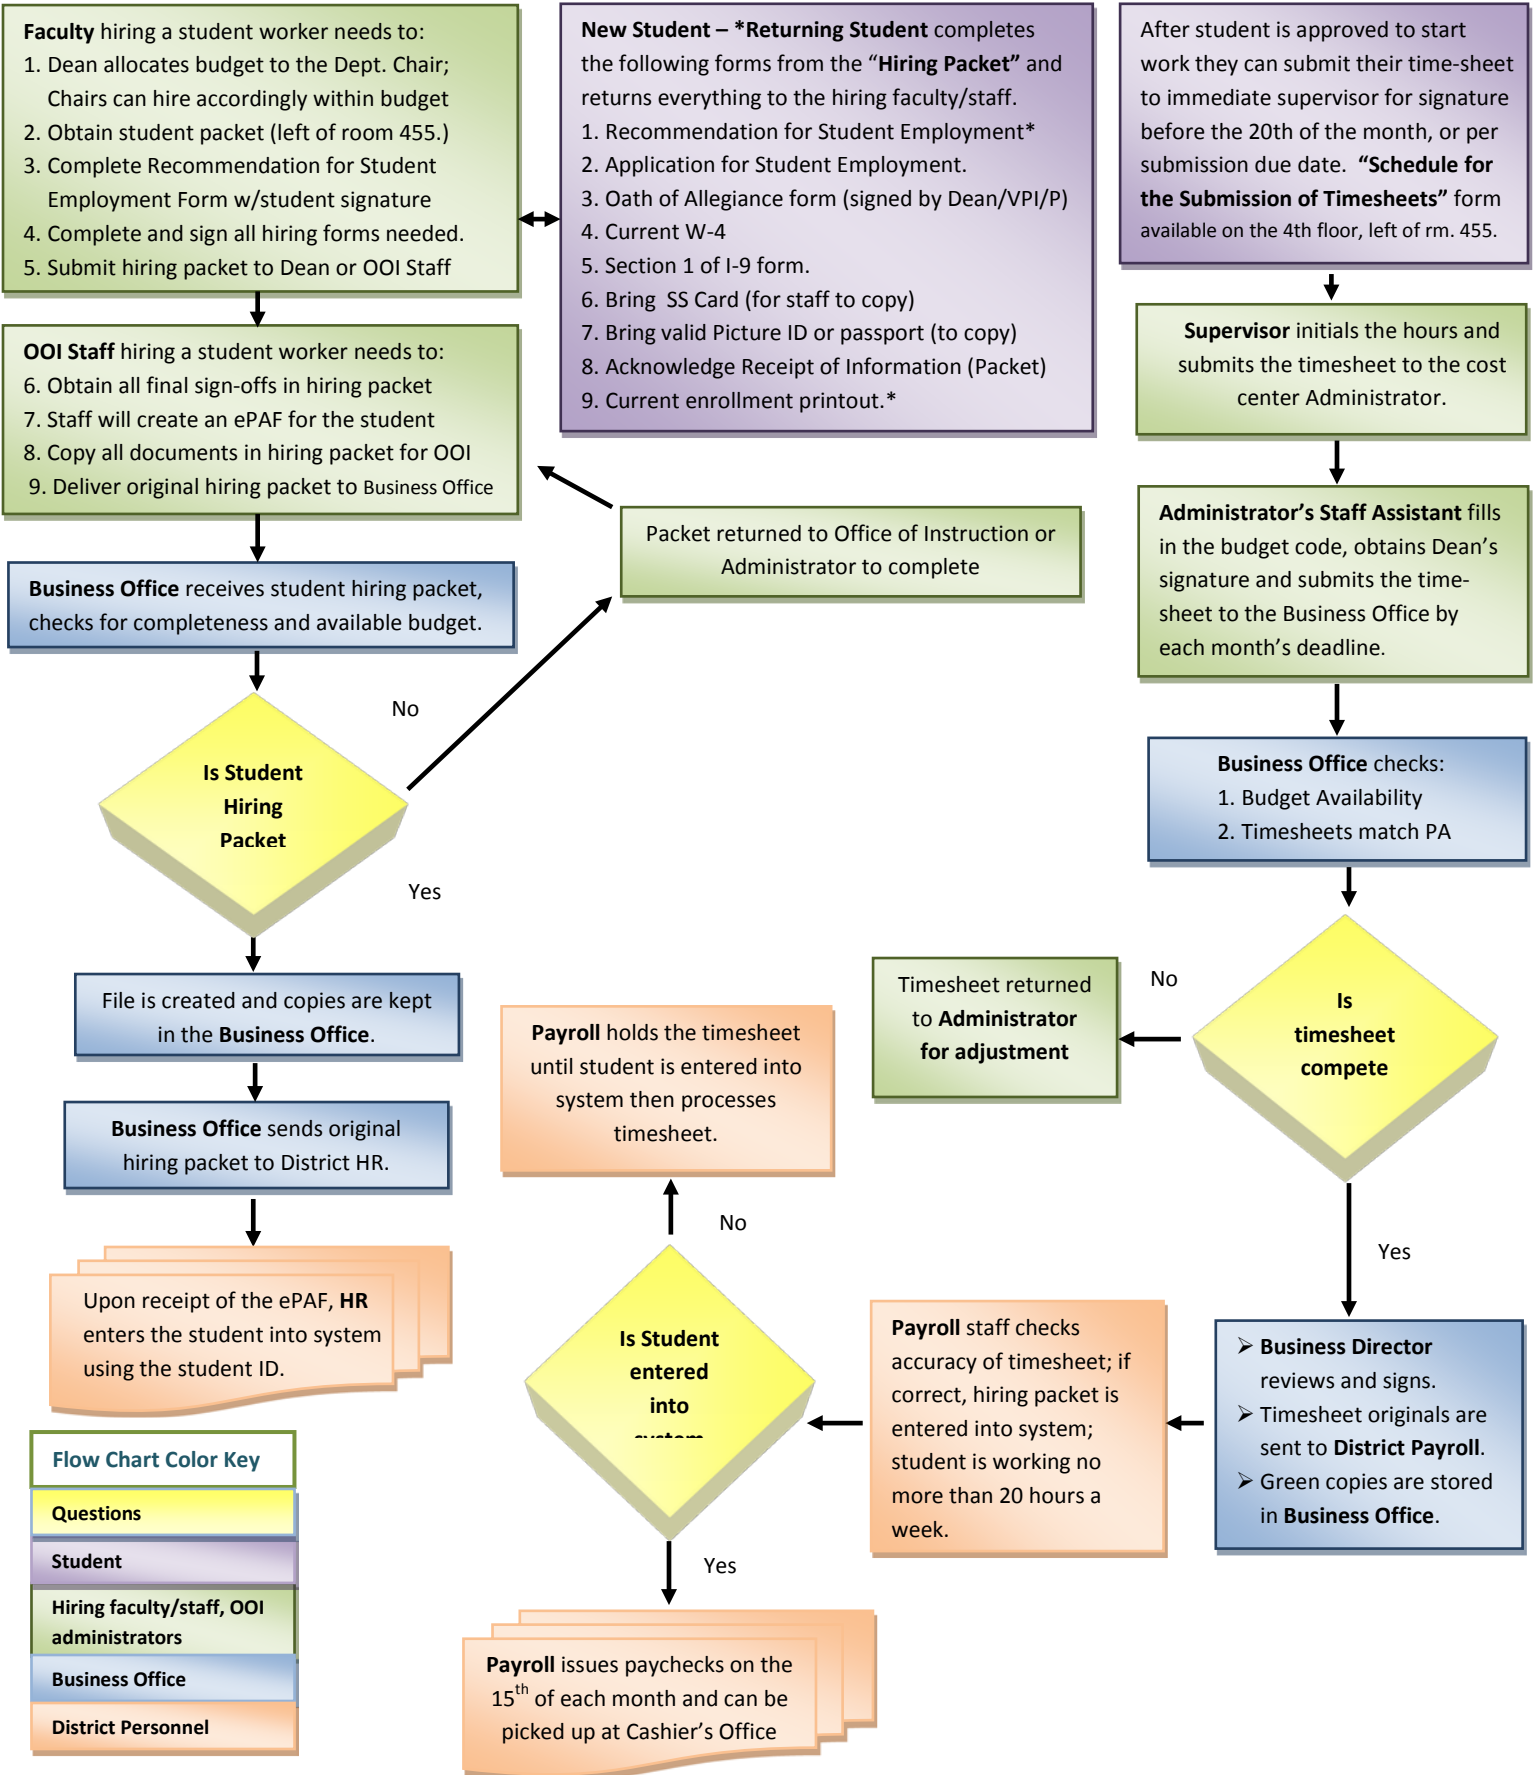

STUDENT HIRING PACKET AND TIMESHEET FLOWCHART

HIRING PACKETS

TIMESHEETS

Flow Chart Color Key	
Questions	
Student	
Hiring faculty/staff, OOI administrators	
Business Office	
District Personnel	