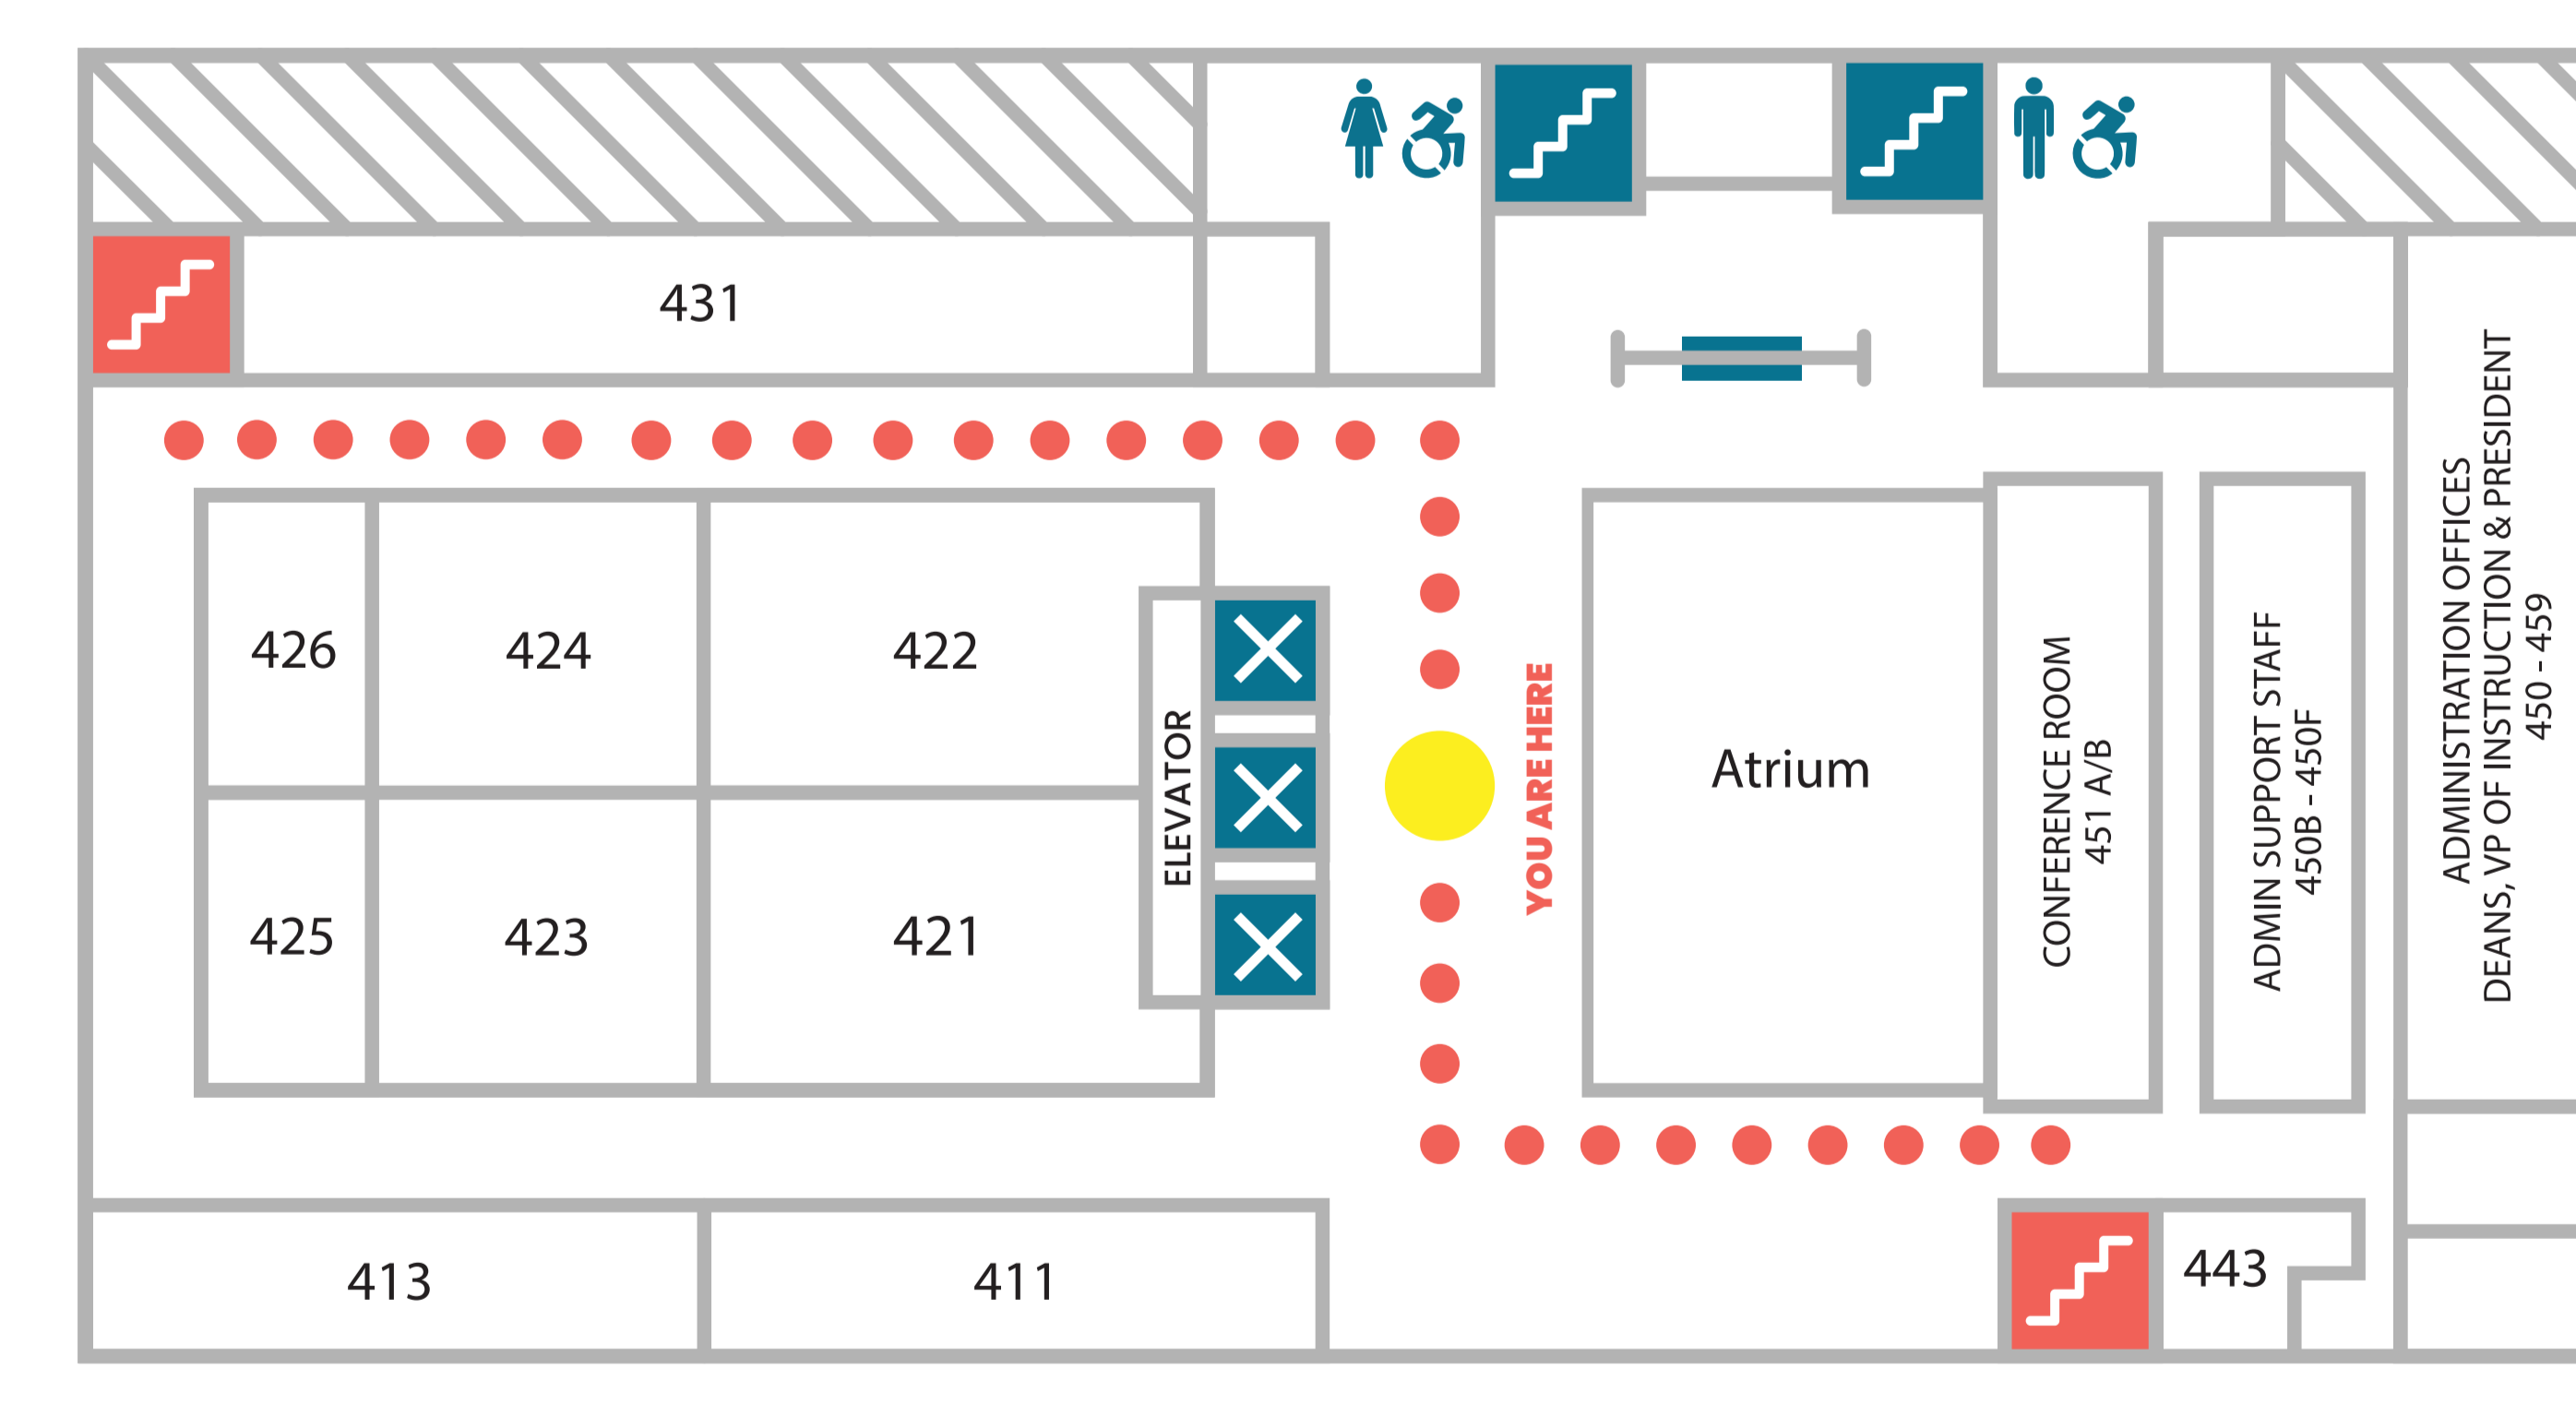

CAMPUS MAP: FLOOR 4

4TH FLOOR SERVICES

- Administrative Support Staff, Cubicles 450A to 450E
- Assistant to the President, Room 441
- Classrooms, Rooms 421 to 431
- Office of the President, Room 443
- College Operator/Reception Desk, Cubicle 450
- CTE Coordinator, Room 457
- Director of Special Projects, Room 457
- Division Deans, Room 454 & Room 455
- Dry Art Studio, Room 411
- Public Information Officer, Room 458/ 459
- Wet Art Studio, Room 413
- VP of Instruction, Room 452 & 453

LEGEND

- EMERGENCY EXIT STAIRS
- STAIRS
- ELEVATOR
- MEN'S RESTROOM
- WOMEN'S RESTROOM
- ALL-GENDER RESTROOM