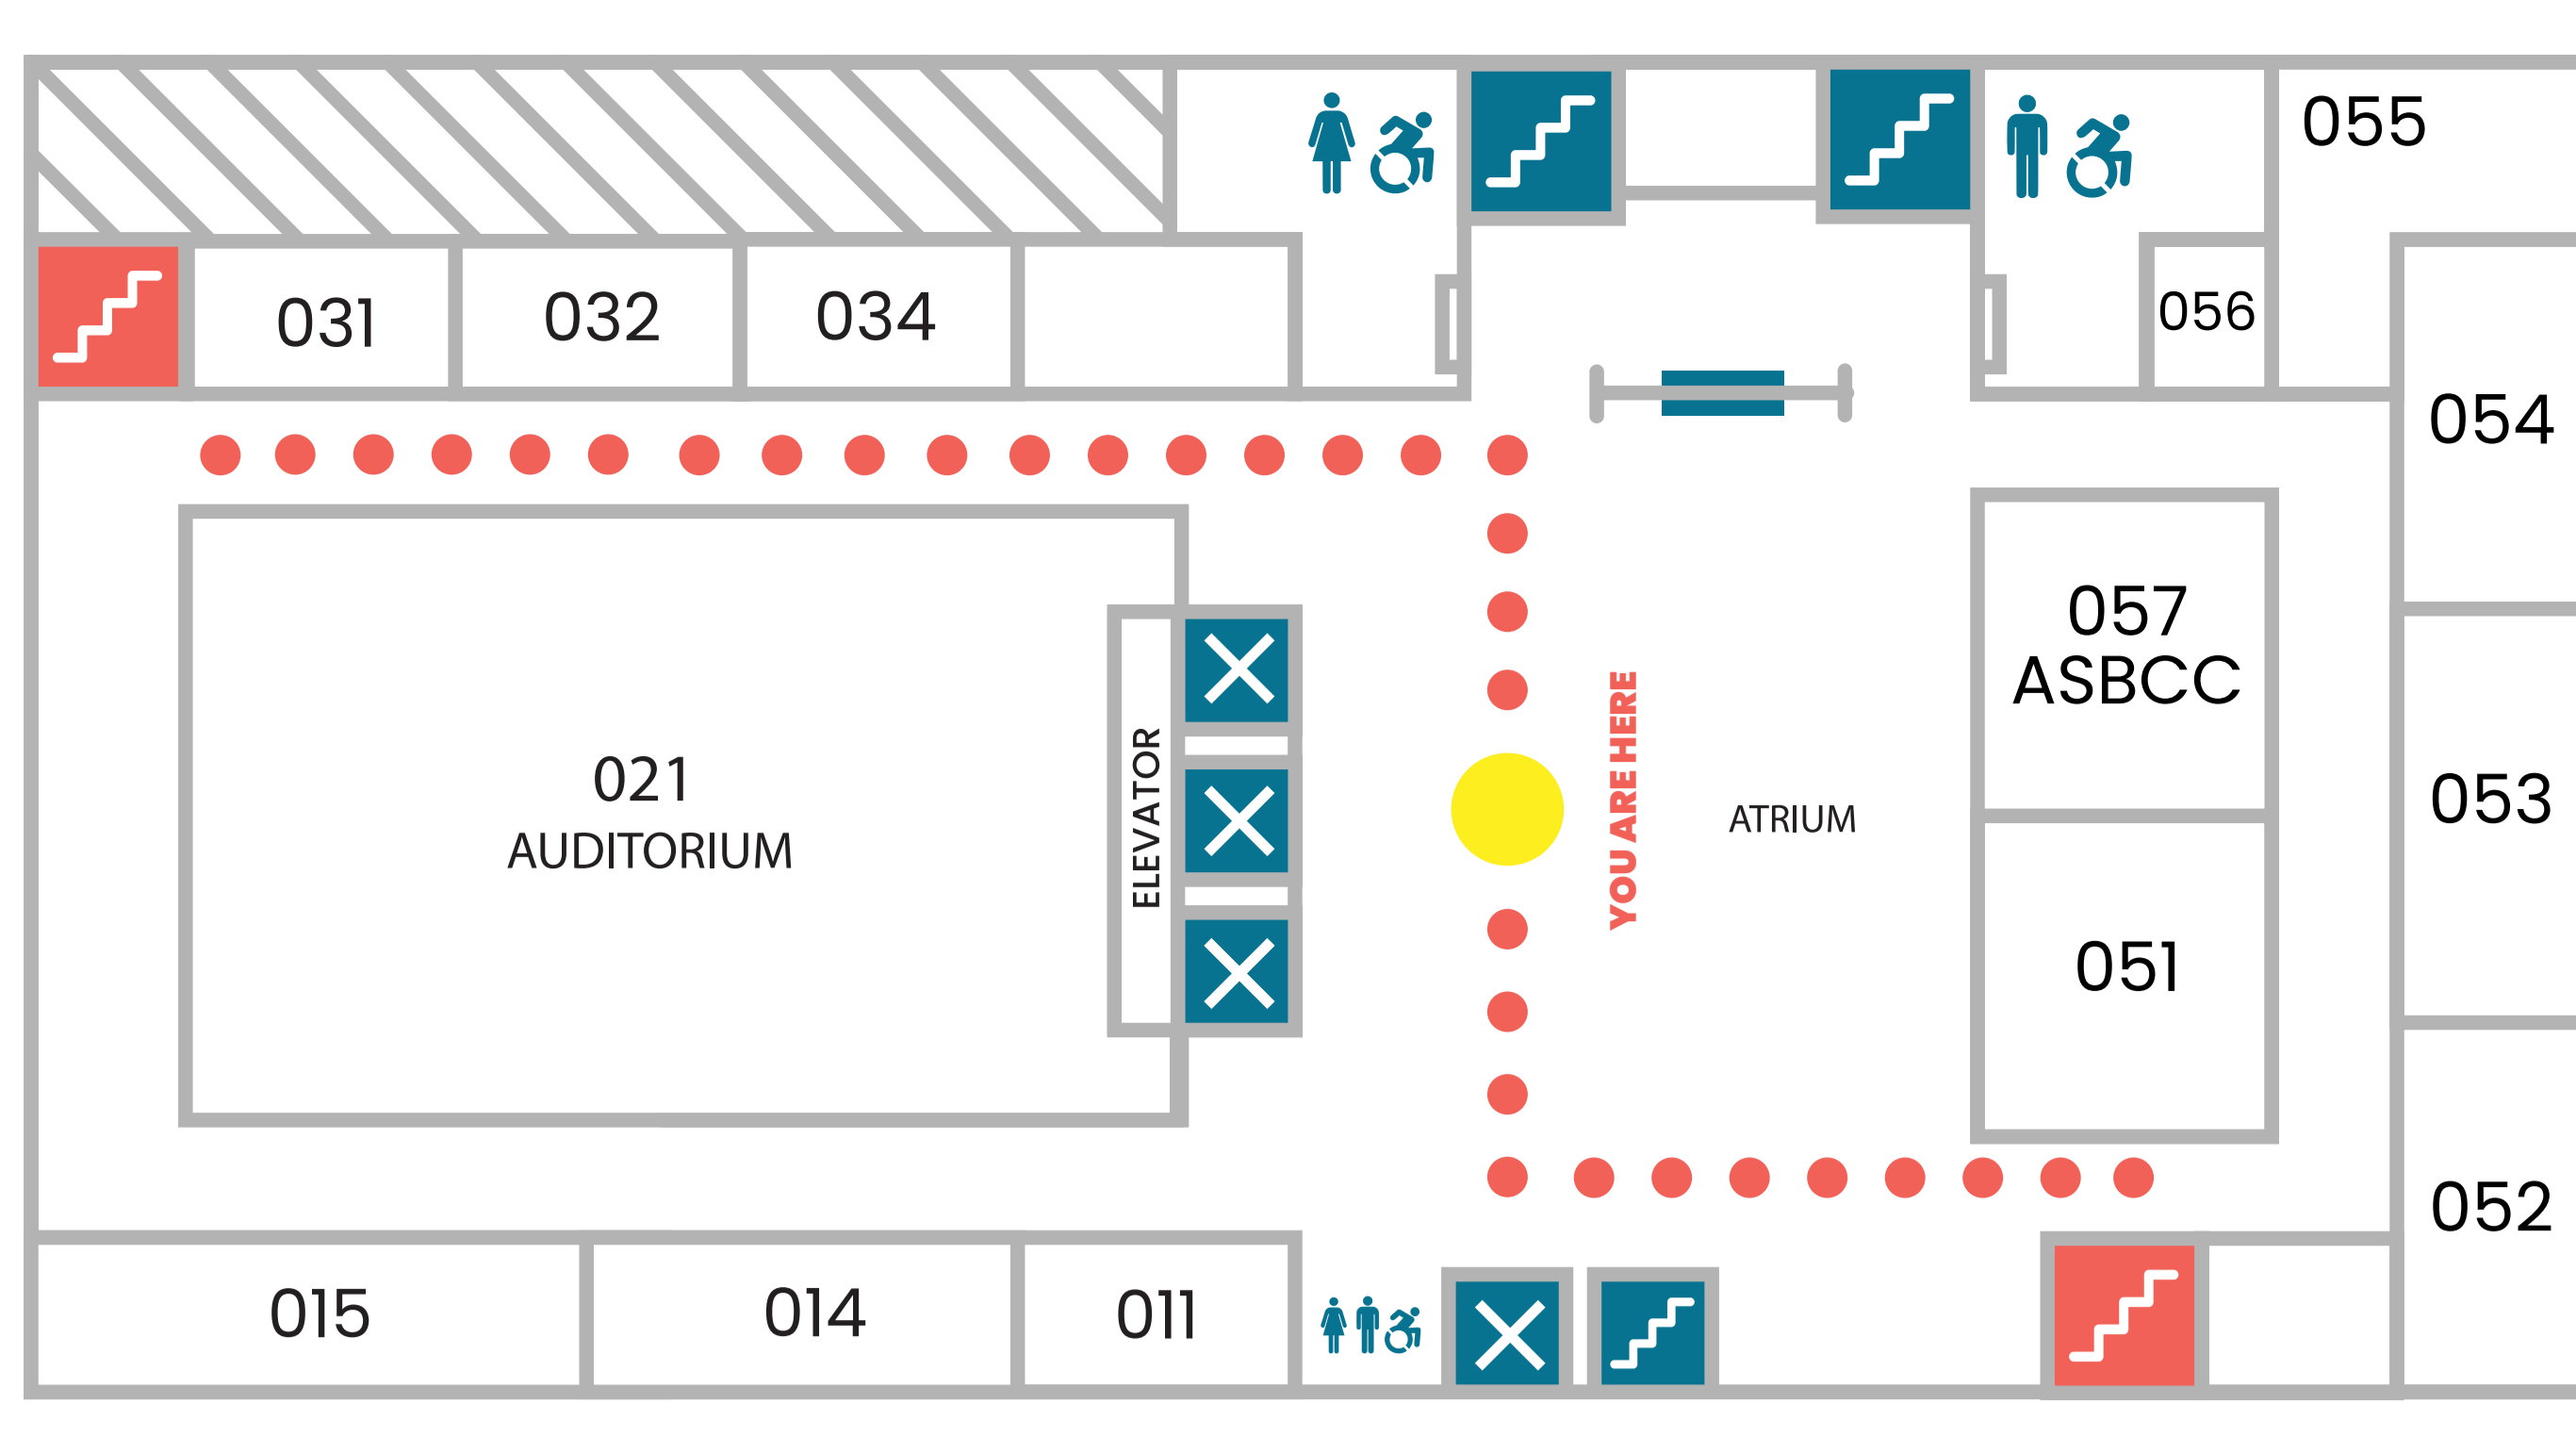

CAMPUS MAP: BASEMENT

BASEMENT SERVICES

- Security Officer Lounge, Room 056
- Auditorium 021
- Associated Students of Berkeley City College, Room 057
- Bike Parking/Storage, Room 011
- Classrooms, Rotom 014, 015, 031-034, 052-057

LEGEND

- EMERGENCY EXIT STAIRS
- STAIRS
- ELEVATOR
- MEN'S RESTROOM
- WOMEN'S RESTROOM
- ALL-GENDER RESTROOM

CAMPUS MAP: FLOOR 1

1ST FLOOR SERVICES

- Admissions & Records, Room 152
- Assessment & Orientation, Room 121
- Business & Administrative Services, Room 141-143
- Cashier, Room 153
- Campus Mail Room, Room 156
- Director of Campus Life & Student Activities, Room 151A
- Financial Aid Office, Room 151 & Room 165
- Learning Resource Center/Tutoring, Room 112
- Library, Room 131
- Welcome Center/ Welcome Desk, 1st Floor

LEGEND

- EMERGENCY EXIT STAIRS
- STAIRS
- ELEVATOR
- MEN'S RESTROOM
- WOMEN'S RESTROOM
- ALL-GENDER RESTROOM

CAMPUS MAP: FLOOR 2

2ND FLOOR SERVICES

- Alternate Media Technology, Room 244
- ASL/ Modern Language Department, Room 222
- Classrooms, 214, 216, 223, 225, 226
- Counseling Department, Room 253 - 257
- Dean of Enrollment Services, Room 251
- Learning Disability Office and DSP&S, Room 261
- Multimedia Studio, Room 218
- Multimedia AV Resource 224
- Staff Assistant to VP of Student Services, Room 241
- Transfer. Career Information Center, Room 243
- VP of Student Services, Room 242
- Vice President of Student Services, Room 242

LEGEND

- EMERGENCY EXIT STAIRS
- STAIRS
- ELEVATOR
- MEN'S RESTROOM
- WOMEN'S RESTROOM
- ALL-GENDER RESTROOM

CAMPUS MAP: FLOOR 5

5TH FLOOR SERVICES

- Art, Cultural Studies, Room 554, 552, 555
- Department of Modern Languages, Room 562
- Chemistry Laboratory, Room 521
- Computer Information (CIS) Department, Room 556
- ESL Department, Room 558
- English Department, Room 560
- Faculty Conference Room 543
- Multimedia Arts Department, Room 553
- Science Department, Room 553
- Social Sciences, Room 551, 557, 559