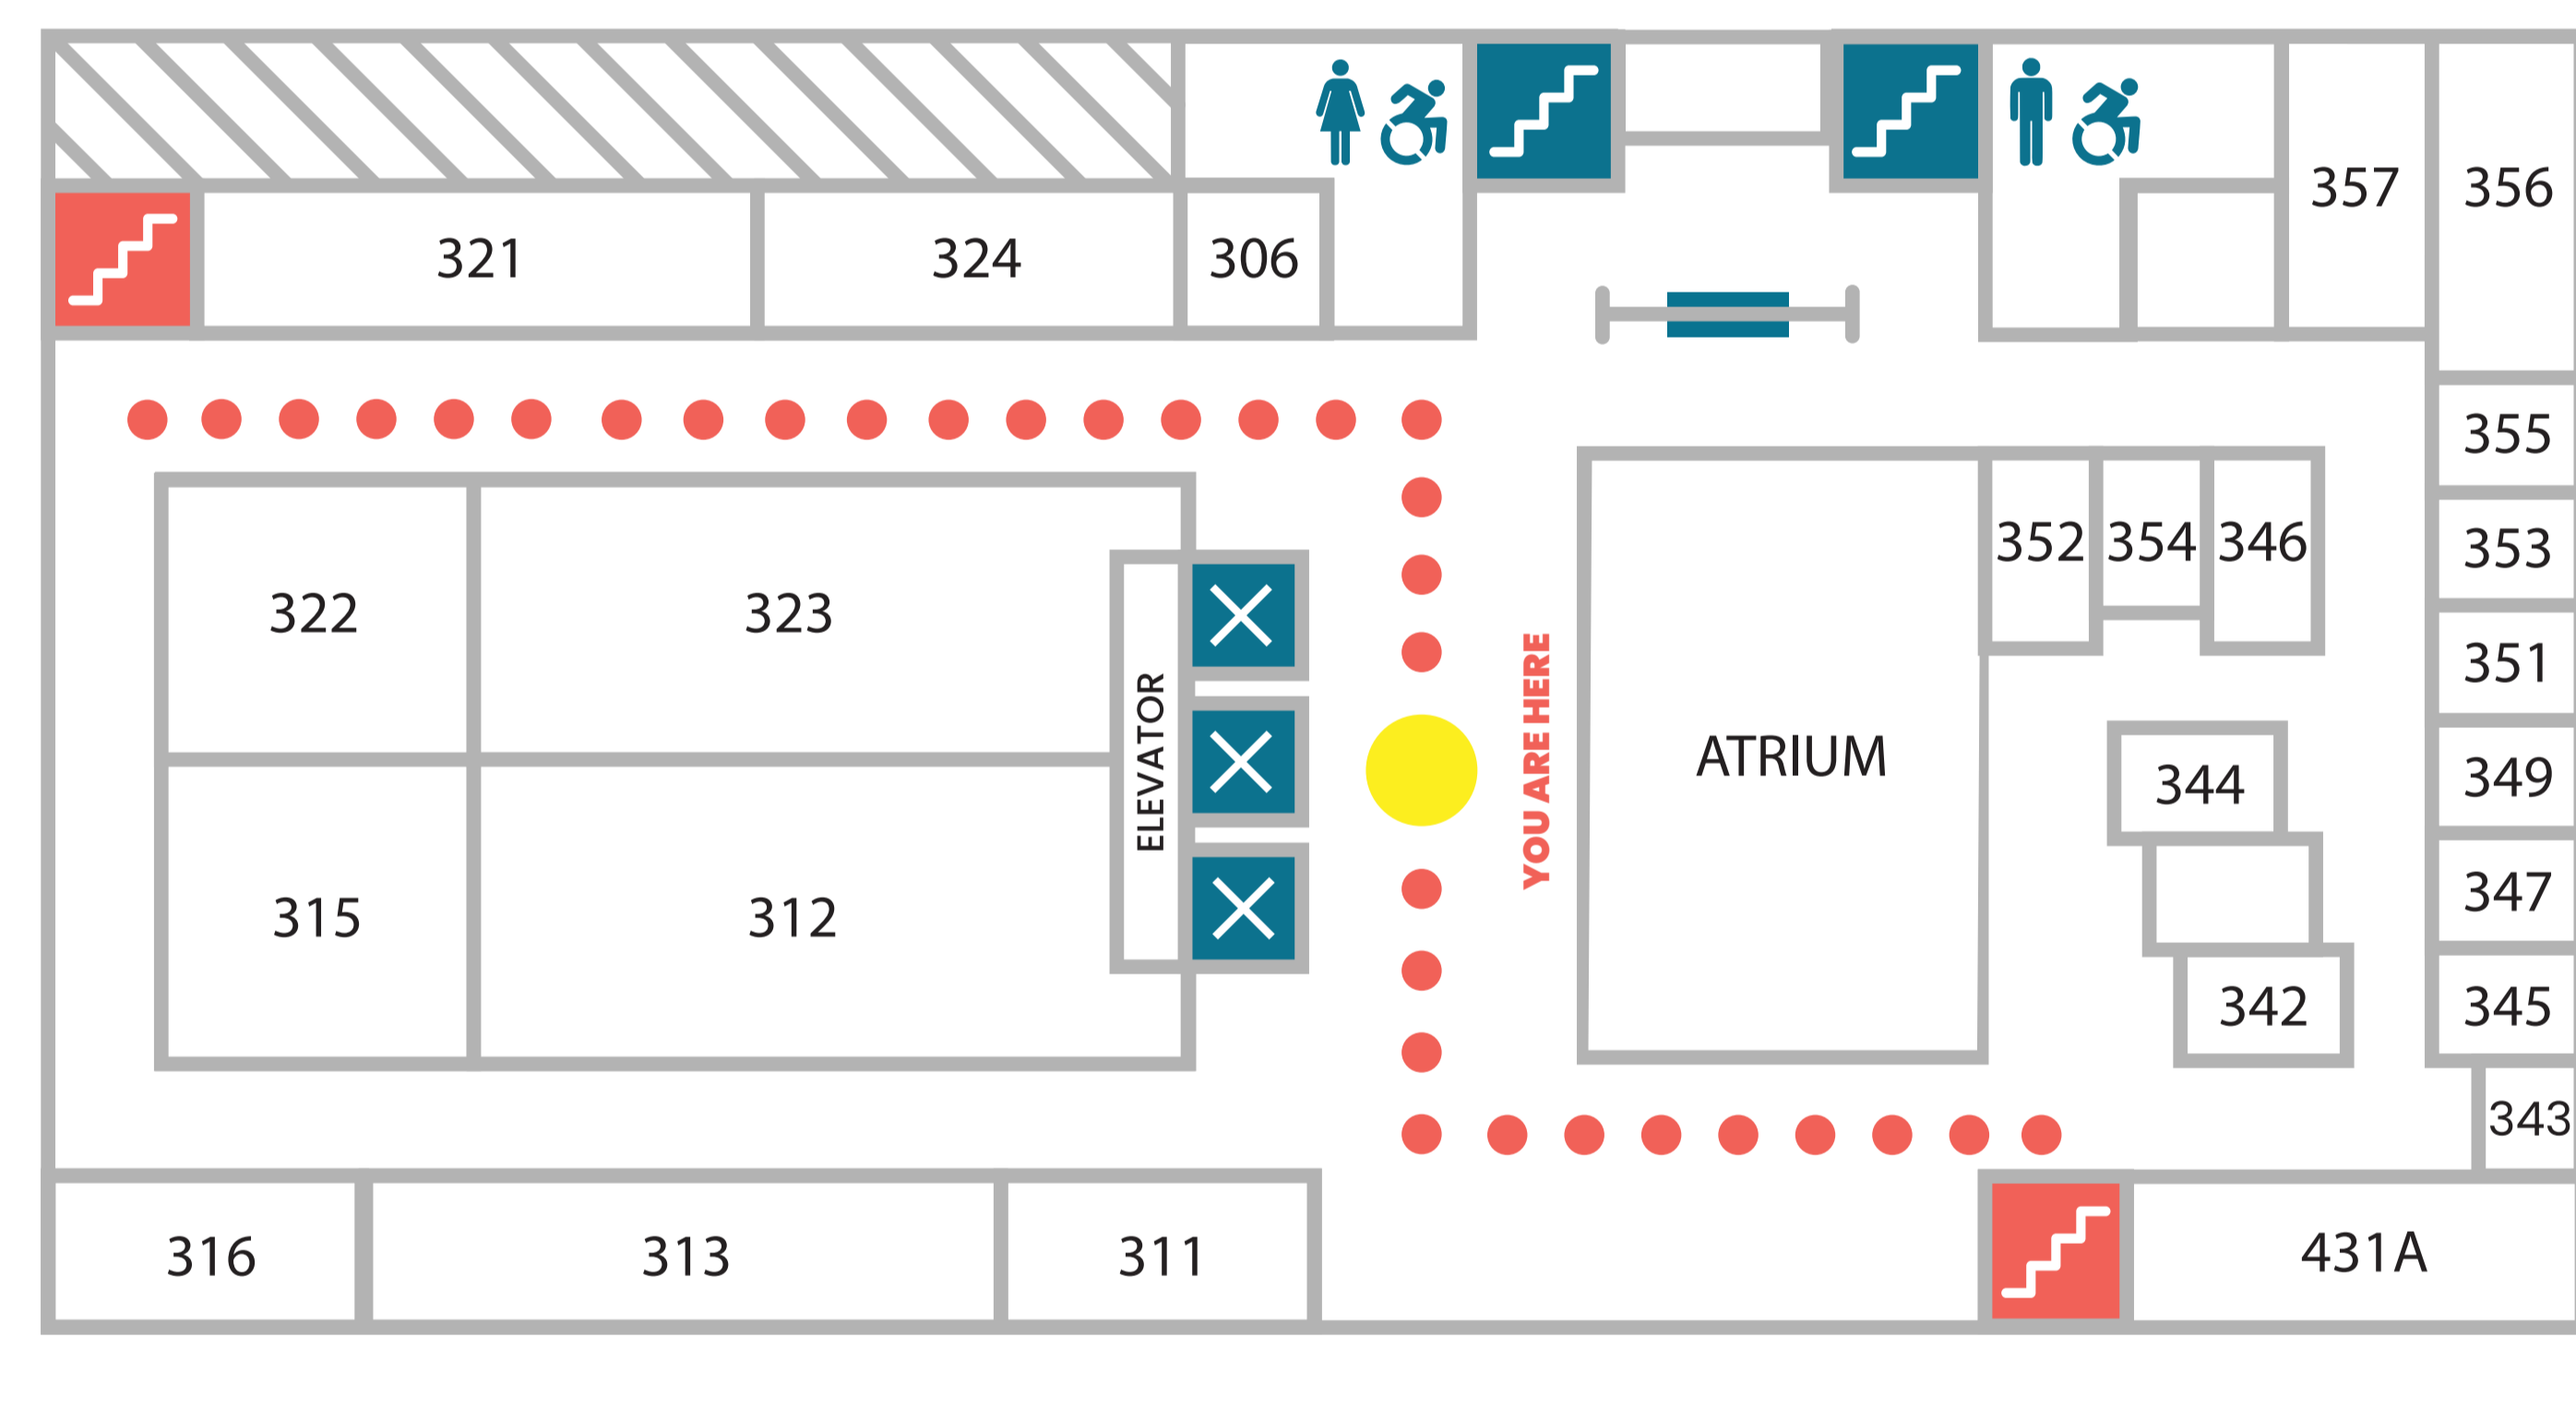

LEGEND

- EMERGENCY EXIT STAIRS
- STAIRS
- ELEVATOR
- MEN'S RESTROOM
- WOMEN'S RESTROOM
- ALL-GENDER RESTROOM

CAMPUS MAP: FLOOR 1

1ST FLOOR SERVICES

- Admissions & Records, Room 152
- Assessment & Orientation, Room 121
- Business & Administrative Services, Room 141-143
- Cashier, Room 153
- Campus Mail Room, Room 156
- Director of Campus Life & Student Activities, Room 151A
- Financial Aid Office, Room 151 & Room 165
- Learning Resource Center/Tutoring, Room 112
- Library, Room 131
- Welcome Center/ Welcome Desk, 1st Floor

LEGEND

- EMERGENCY EXIT STAIRS
- STAIRS
- ELEVATOR
- MEN'S RESTROOM
- WOMEN'S RESTROOM
- ALL-GENDER RESTROOM

CAMPUS MAP: FLOOR 2

2ND FLOOR SERVICES

- Alternate Media Technology, Room 244
- ASL/ Modern Language Department, Room 222
- Classrooms, 214, 216, 223, 225, 226
- Counseling Department, Room 253 - 257
- Dean of Enrollment Services, Room 251
- Learning Disability Office and DSP&S, Room 261
- Multimedia Studio, Room 218
- Multimedia AV Resource 224
- Staff Assistant to VP of Student Services, Room 241
- Transfer. Career Information Center, Room 243
- VP of Student Services, Room 242
- Vice President of Student Services, Room 242

LEGEND

- EMERGENCY EXIT STAIRS
- STAIRS
- ELEVATOR
- MEN'S RESTROOM
- WOMEN'S RESTROOM
- ALL-GENDER RESTROOM

CAMPUS MAP: FLOOR 3

3RD FLOOR SERVICES

- Audio/Visual Department, Room 357
- Calworks Counselor, Room 346
- Classrooms Room 312, 313, 323, 315, 316
- Dean of Student Support Services, Room 352
- EOPS/CARE Coordinator, Room 342
- EOPS/CARE Counselor, Room 344
- IT Department, Room 356
- Mathematics Department, Room 353 - 355
- Multi-Use PC Labs, Room 324
- NextUP Counselor / Coordinator, Room 349
- Teaching and Learning Center, Room 341A
- Veterans Resource Center & Coordinator, Room 346, 345