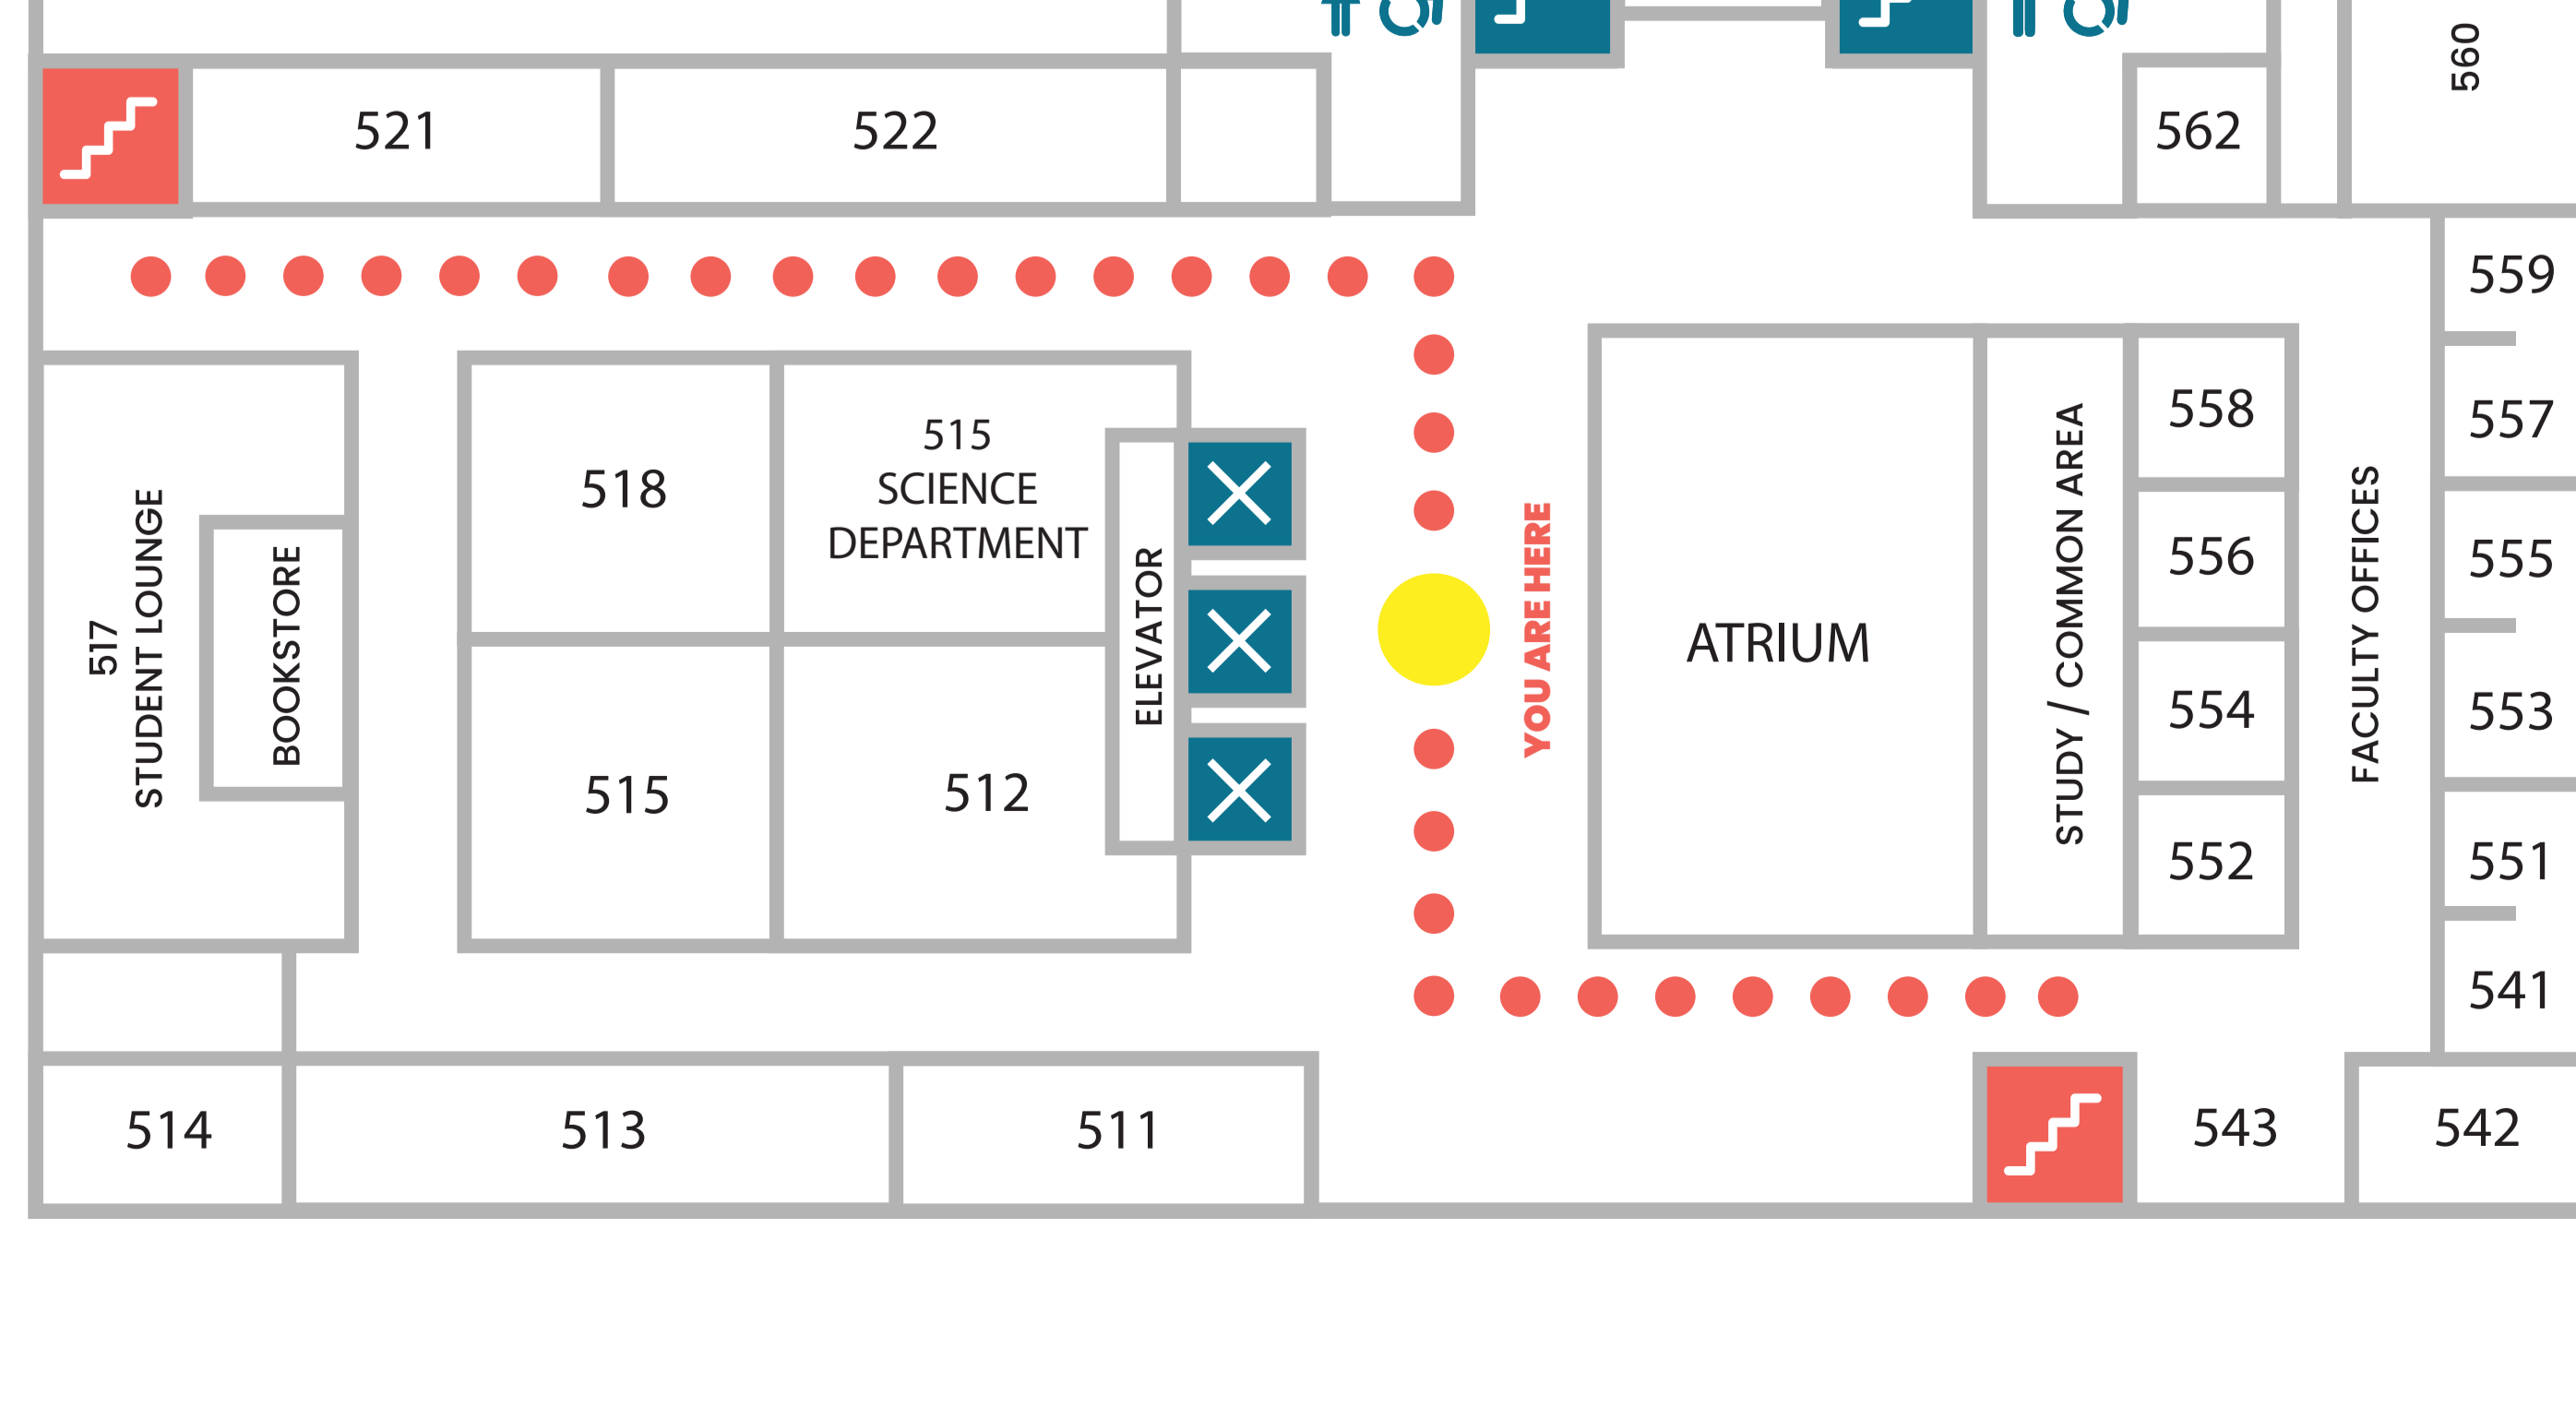

CAMPUS MAP: BASEMENT

BASEMENT SERVICES

- Security Officer Lounge, Room 056
- Auditorium 021
- Associated Students of Berkeley City College, Room 057
- Bike Parking/Storage, Room 011
- Classrooms, Rotom 014, 015, 031-034, 052-057

LEGEND

- EMERGENCY EXIT STAIRS
- STAIRS
- ELEVATOR
- MEN'S RESTROOM
- WOMEN'S RESTROOM
- ALL-GENDER RESTROOM

CAMPUS MAP: FLOOR 4

4TH FLOOR SERVICES

- Administrative Support Staff, Cubicles 450A to 450E
- Assistant to the President, Room 441
- Classrooms, Rooms 421 to 431
- Office of the President, Room 443
- College Operator/Reception Desk, Cubicle 450
- CTE Coordinator, Room 457
- Director of Special Projects, Room 457
- Division Deans, Room 454 & Room 455
- Dry Art Studio, Room 411
- Public Information Officer, Room 458/ 459
- Wet Art Studio, Room 413
- VP of Instruction, Room 452 & 453

LEGEND

- EMERGENCY EXIT STAIRS
- STAIRS
- ELEVATOR
- MEN'S RESTROOM
- WOMEN'S RESTROOM
- ALL-GENDER RESTROOM

CAMPUS MAP: FLOOR 5

5TH FLOOR SERVICES

- Art, Cultural Studies, Room 554, 552, 555
- Department of Modern Languages, Room 562
- Chemistry Laboratory, Room 521
- Computer Information (CIS) Department, Room 556
- ESL Department, Room 558
- English Department, Room 560
- Faculty Conference Room 543
- Multimedia Arts Department, Room 553
- Science Department, Room 553
- Social Sciences, Room 551, 557, 559