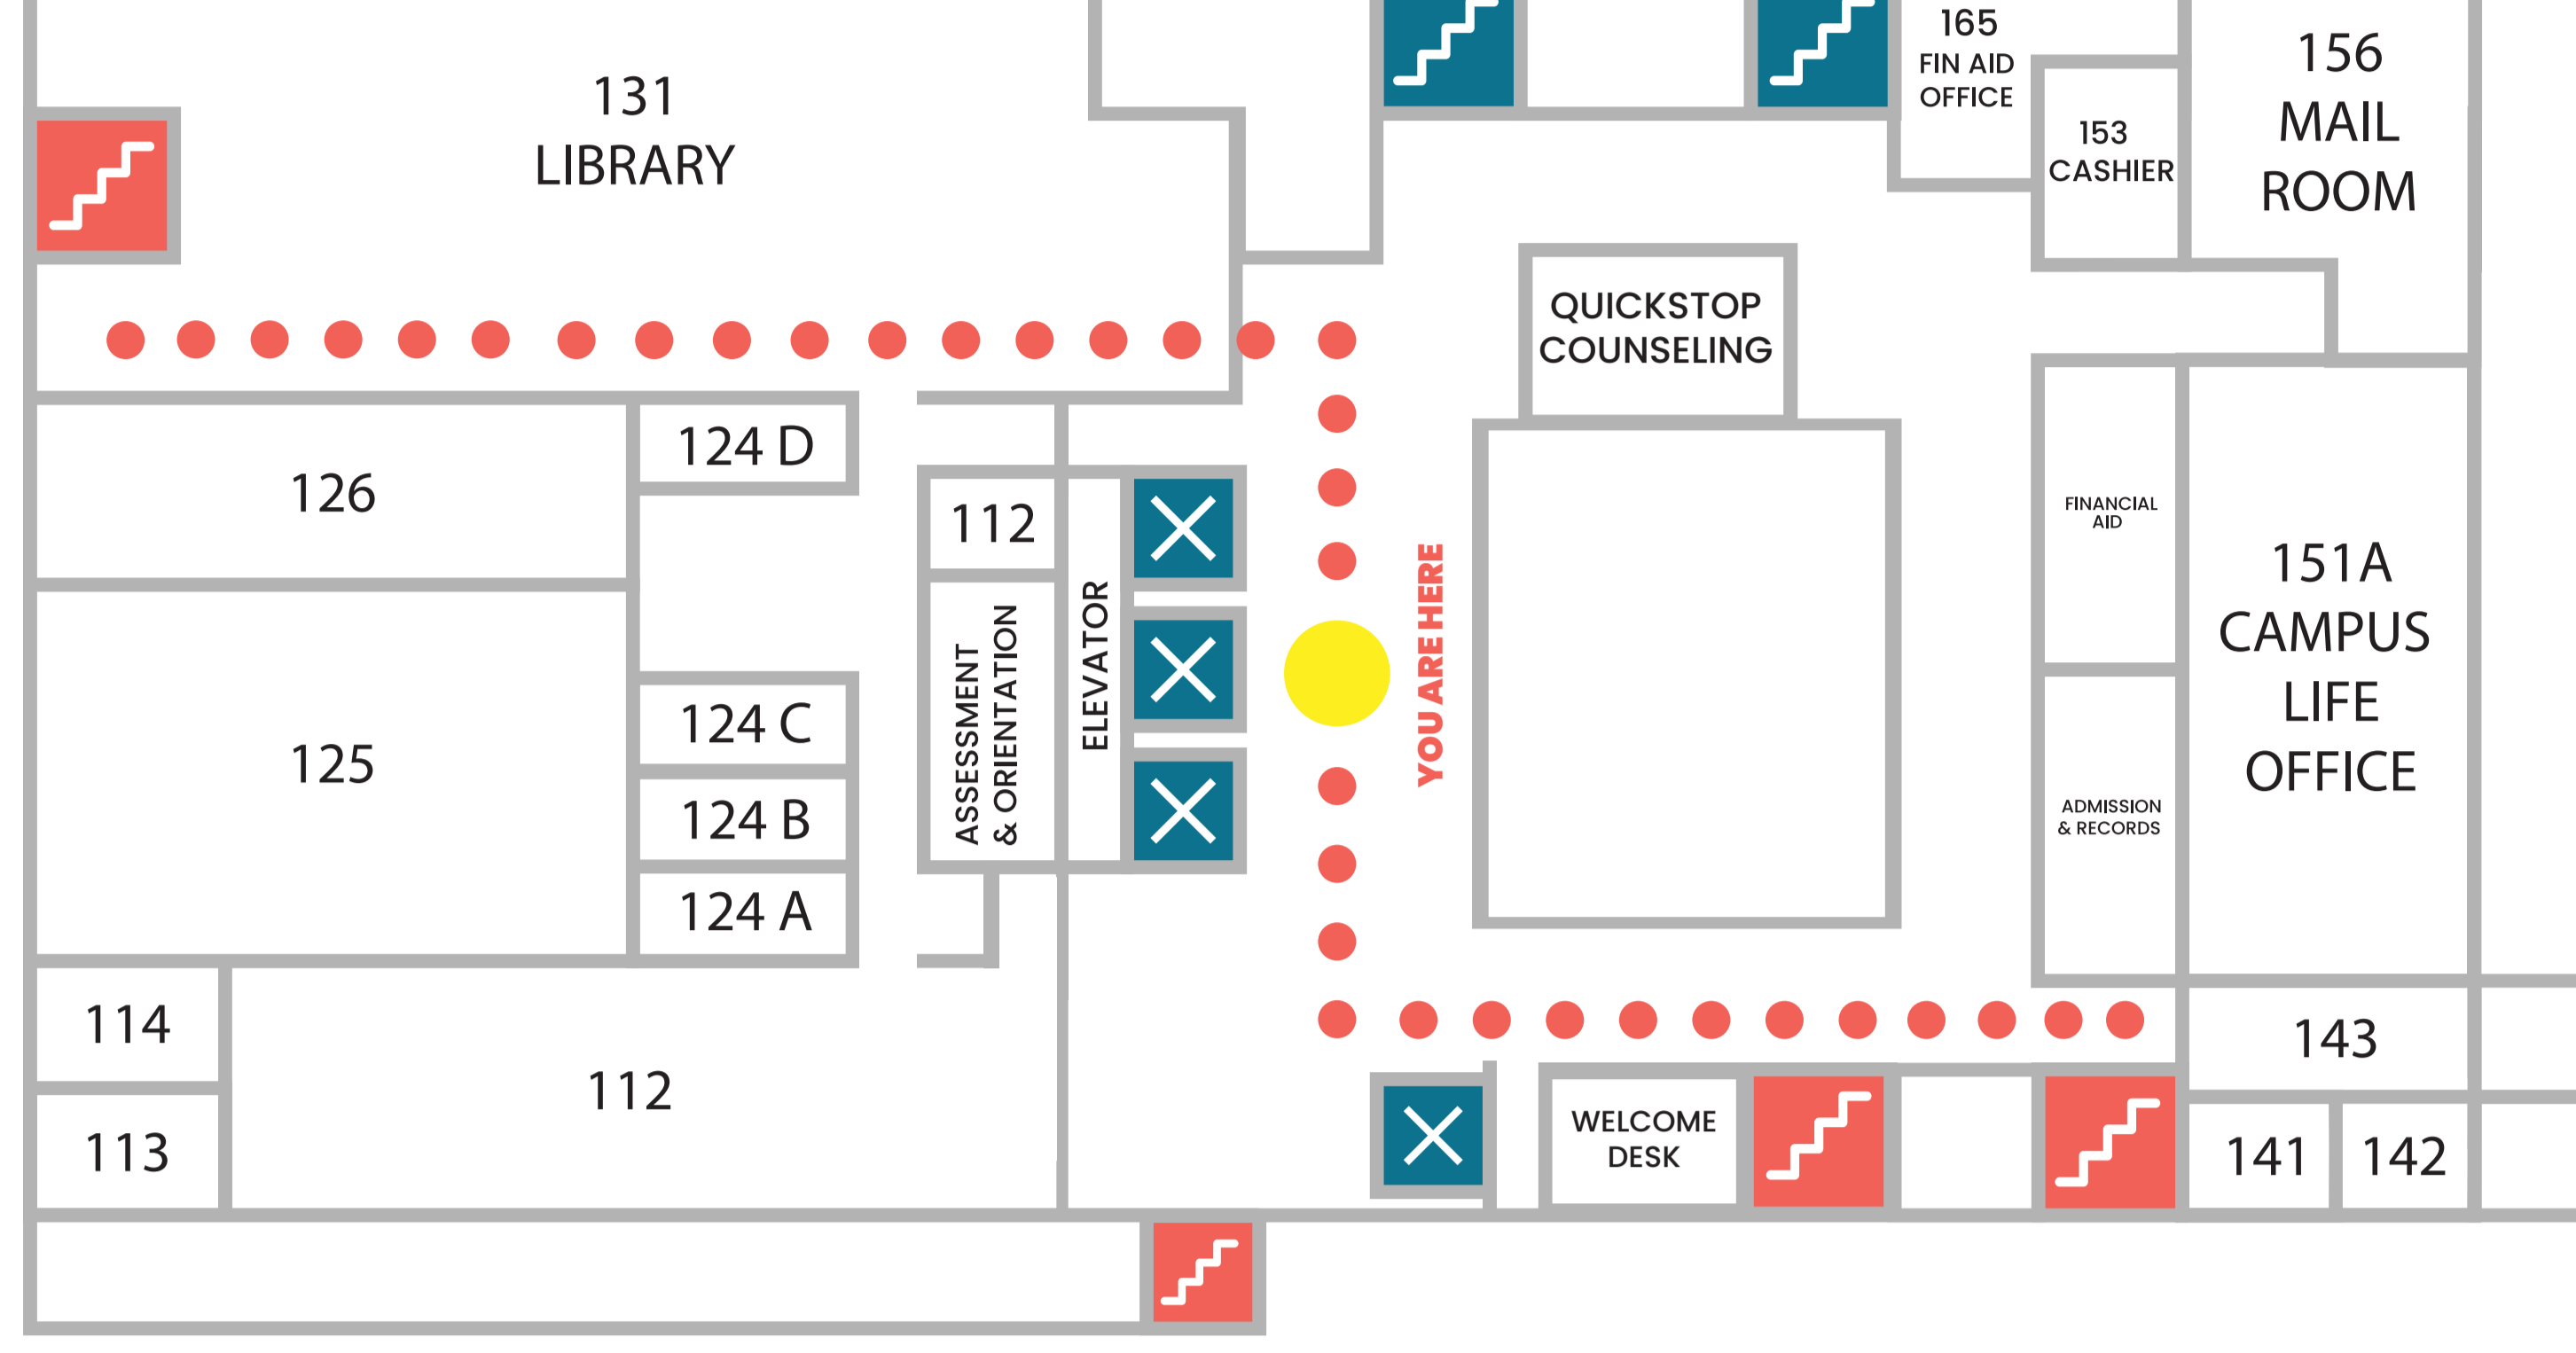

CAMPUS MAP: BASEMENT

BASEMENT SERVICES

- Security Officer Lounge, Room 056
- Auditorium 021
- Associated Students of Berkeley City College, Room 057
- Bike Parking/Storage, Room 011
- Classrooms, Rotom 014, 015, 031-034, 052-057

LEGEND

- EMERGENCY EXIT STAIRS
- STAIRS
- ELEVATOR
- MEN'S RESTROOM
- WOMEN'S RESTROOM
- ALL-GENDER RESTROOM

CAMPUS MAP: FLOOR 1

1ST FLOOR SERVICES

- Admissions & Records, Room 152
- Assessment & Orientation, Room 121
- Business & Administrative Services, Room 141-143
- Cashier, Room 153
- Campus Mail Room, Room 156
- Director of Campus Life & Student Activities, Room 151A
- Financial Aid Office, Room 151 & Room 165
- Learning Resource Center/Tutoring, Room 112
- Library, Room 131
- Welcome Center/ Welcome Desk, 1st Floor

LEGEND

- EMERGENCY EXIT STAIRS
- STAIRS
- ELEVATOR
- MEN'S RESTROOM
- WOMEN'S RESTROOM
- ALL-GENDER RESTROOM

CAMPUS MAP: FLOOR 2

2ND FLOOR SERVICES

- Alternate Media Technology, Room 244
- ASL/ Modern Language Department, Room 222
- Classrooms, 214, 216, 223, 225, 226
- Counseling Department, Room 253 - 257
- Dean of Enrollment Services, Room 251
- Learning Disability Office and DSP&S, Room 261
- Multimedia Studio, Room 218
- Multimedia AV Resource 224
- Staff Assistant to VP of Student Services, Room 241
- Transfer. Career Information Center, Room 243
- VP of Student Services, Room 242
- Vice President of Student Services, Room 242

LEGEND

- EMERGENCY EXIT STAIRS
- STAIRS
- ELEVATOR
- MEN'S RESTROOM
- WOMEN'S RESTROOM
- ALL-GENDER RESTROOM

CAMPUS MAP: FLOOR 5

5TH FLOOR SERVICES

- Art, Cultural Studies, Room 554, 552, 555
- Department of Modern Languages, Room 562
- Chemistry Laboratory, Room 521
- Computer Information (CIS) Department, Room 556
- ESL Department, Room 558
- English Department, Room 560
- Faculty Conference Room 543
- Multimedia Arts Department, Room 553
- Science Department, Room 553
- Social Sciences, Room 551, 557, 559