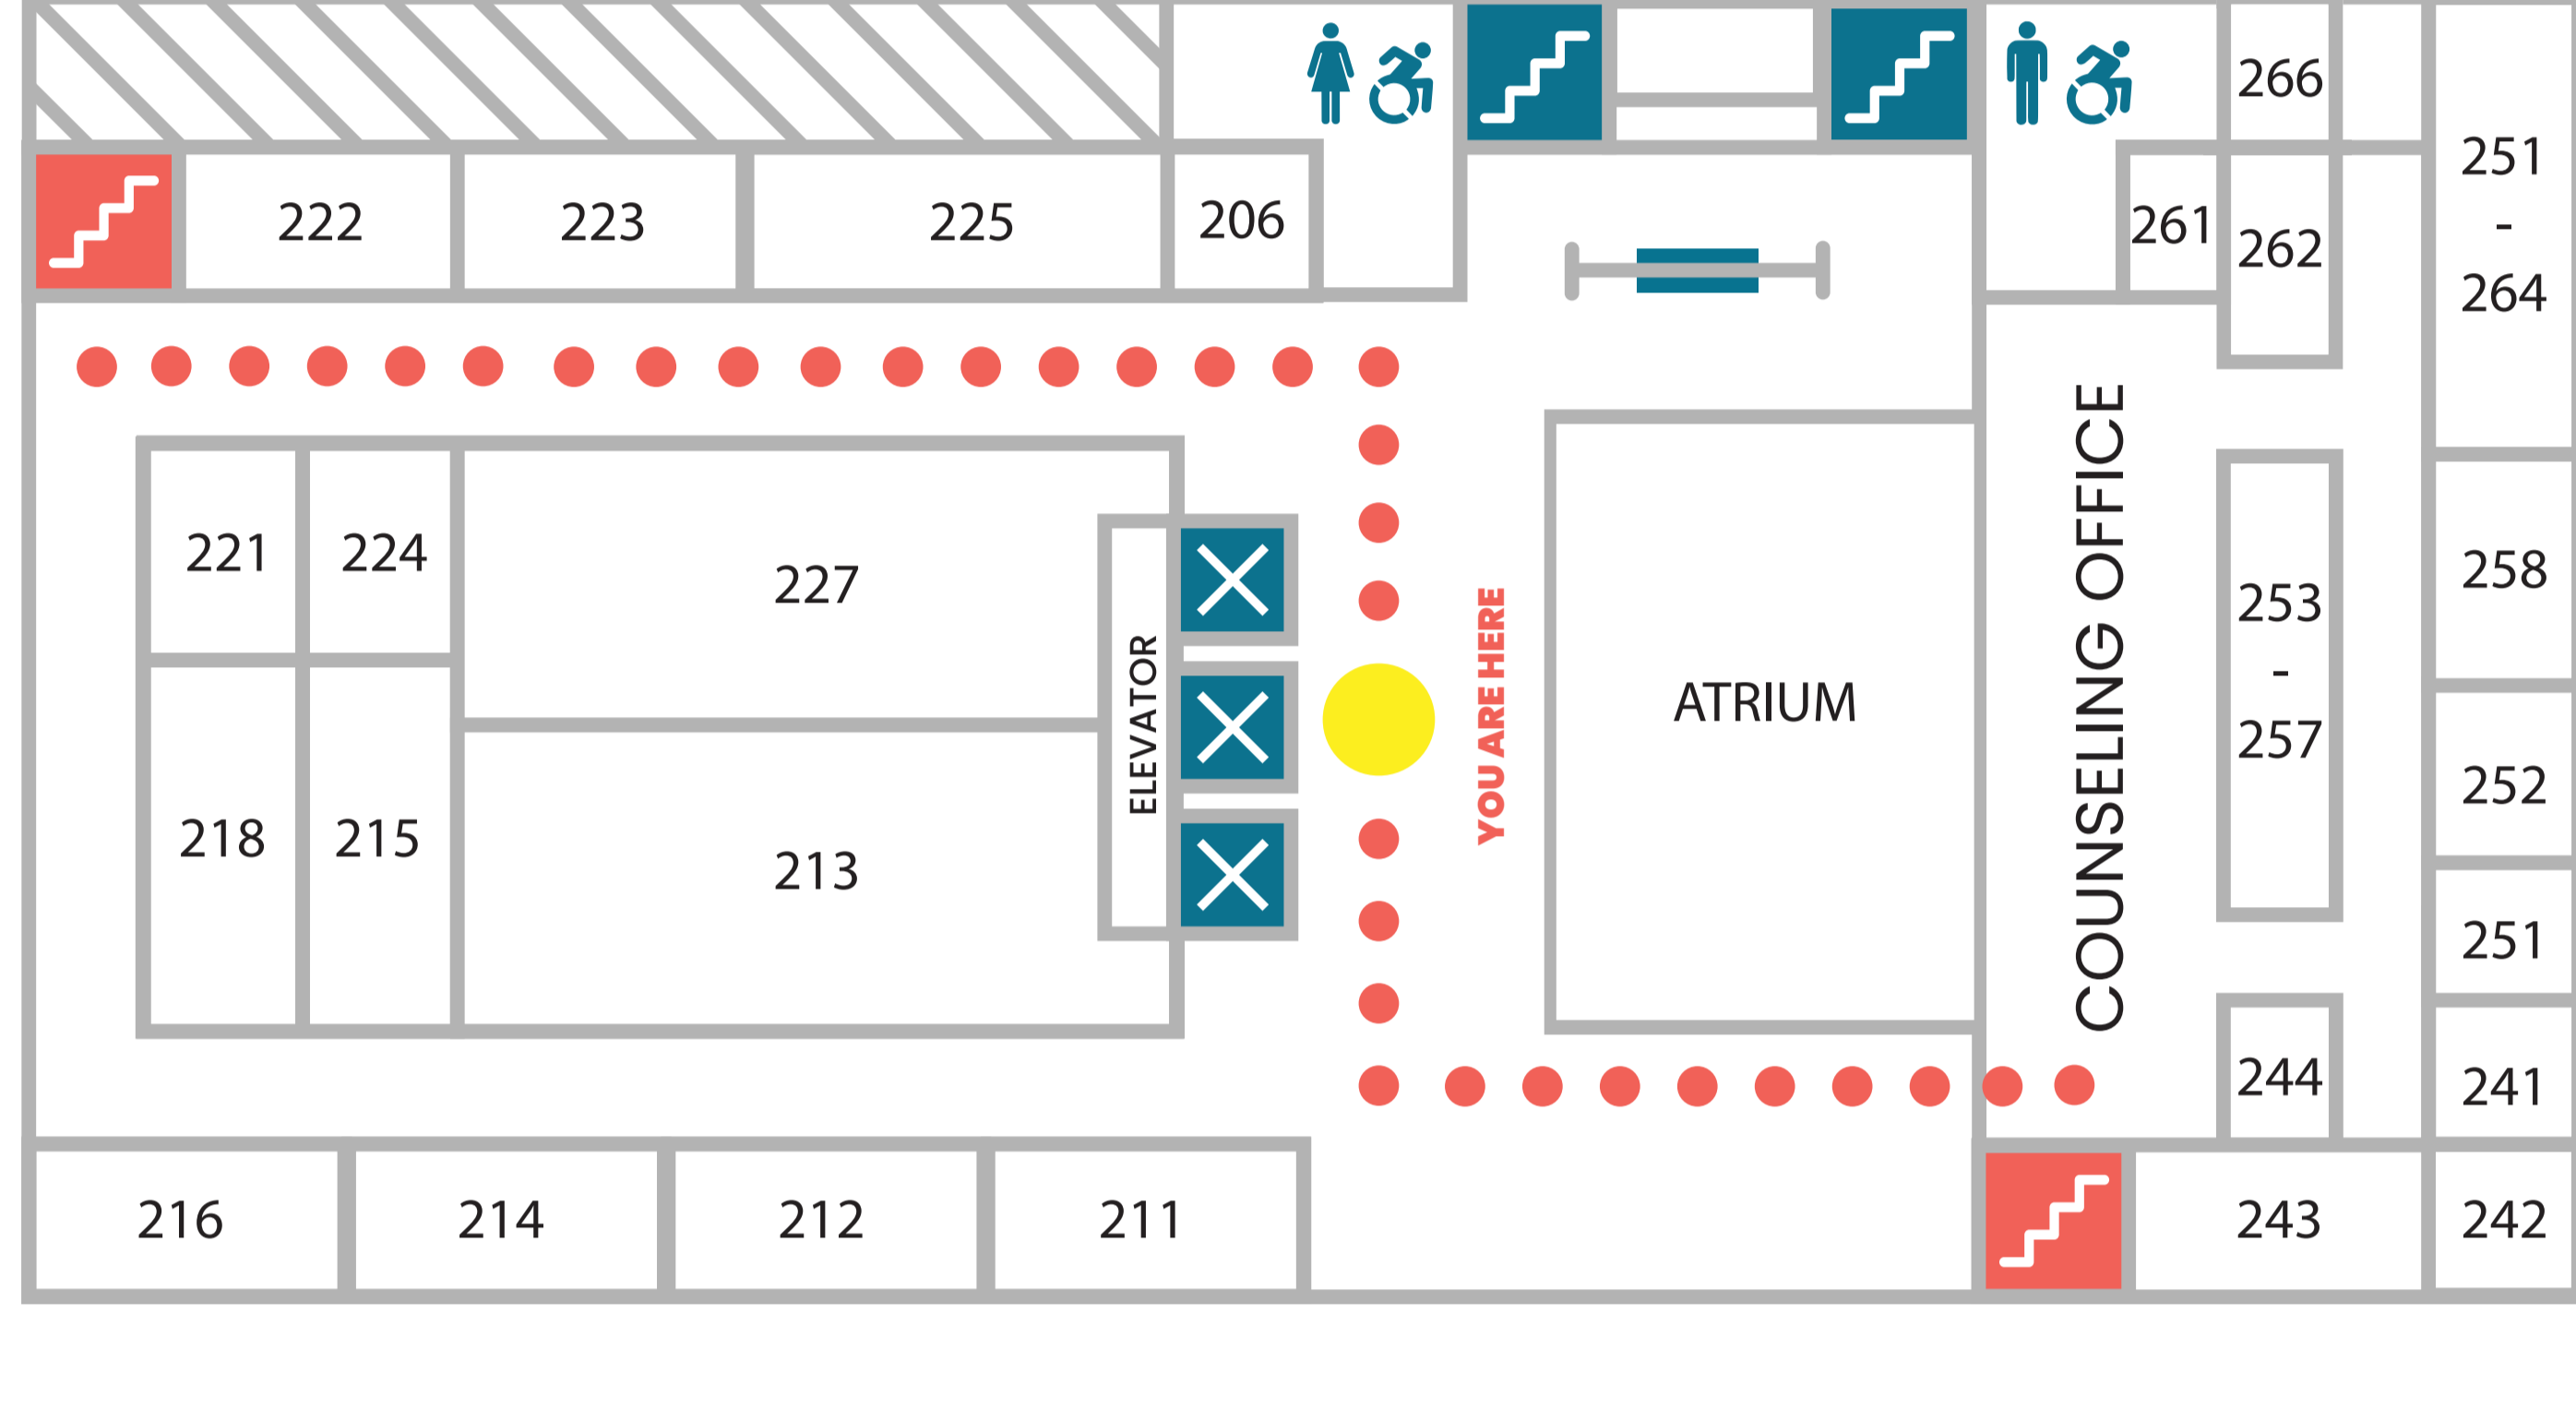

CAMPUS MAP: BASEMENT

BASEMENT SERVICES

- Security Officer Lounge, Room 056
- Auditorium 021
- Associated Students of Berkeley City College, Room 057
- Bike Parking/Storage, Room 011
- Classrooms, Rotom 014, 015, 031-034, 052-057

LEGEND

- EMERGENCY EXIT STAIRS
- STAIRS
- ELEVATOR
- MEN'S RESTROOM
- WOMEN'S RESTROOM
- ALL-GENDER RESTROOM

CAMPUS MAP: FLOOR 1

1ST FLOOR SERVICES

- Admissions & Records, Room 152
- Assessment & Orientation, Room 121
- Business & Administrative Services, Room 141-143
- Cashier, Room 153
- Campus Mail Room, Room 156
- Director of Campus Life & Student Activities, Room 151A
- Financial Aid Office, Room 151 & Room 165
- Learning Resource Center/Tutoring, Room 112
- Library, Room 131
- Welcome Center/ Welcome Desk, 1st Floor

LEGEND

- EMERGENCY EXIT STAIRS
- STAIRS
- ELEVATOR
- MEN'S RESTROOM
- WOMEN'S RESTROOM
- ALL-GENDER RESTROOM

CAMPUS MAP: FLOOR 2

2ND FLOOR SERVICES

- Alternate Media Technology, Room 244
- ASL/ Modern Language Department, Room 222
- Classrooms, 214, 216, 223, 225, 226
- Counseling Department, Room 253 - 257
- Dean of Enrollment Services, Room 251
- Learning Disability Office and DSP&S, Room 261
- Multimedia Studio, Room 218
- Multimedia AV Resource 224
- Staff Assistant to VP of Student Services, Room 241
- Transfer. Career Information Center, Room 243
- VP of Student Services, Room 242
- Vice President of Student Services, Room 242

LEGEND

- EMERGENCY EXIT STAIRS
- STAIRS
- ELEVATOR
- MEN'S RESTROOM
- WOMEN'S RESTROOM
- ALL-GENDER RESTROOM