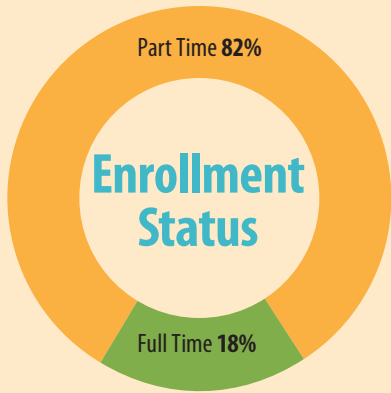

BERKELEY CITY COLLEGE
1974
TRANSFORMING LIVES

468

Courses offered

100+

Degrees and
certificate programs

736

Students in hybrid courses

6,500

Students attend per term

Learning Communities

Promise Scholars Enrolled	4,692
Financial Aid Awarded (2017-18)	\$9,489,987
% Awarded Financial Aid (2017-18)	71%
Students w/ disabilities	440
Veteran students	72 (Fall '18 only)
Foster youth students	124 (Fall '18 only)
First Generation	1,688 (Fall '18 only)