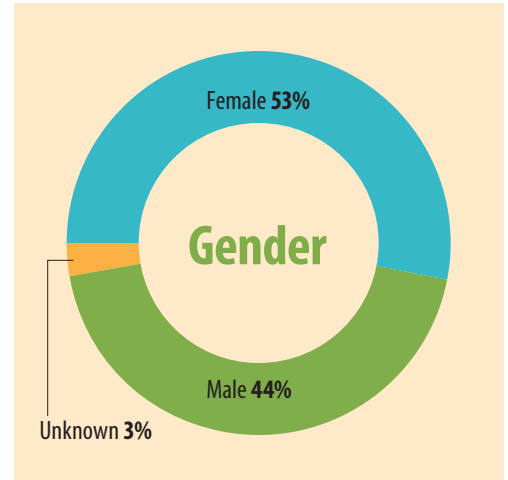

Spring 2019

BERKELEY CITY COLLEGE
1974
TRANSFORMING LIVES