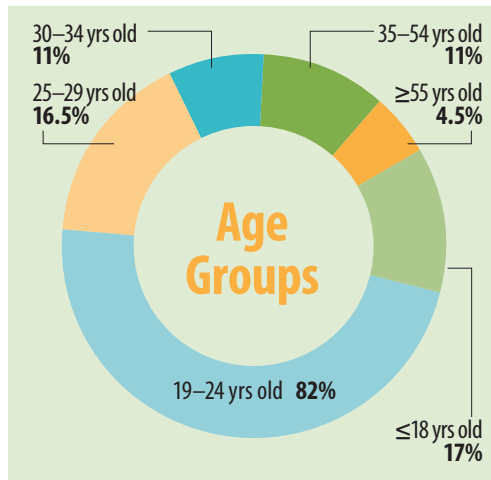

Spring 2019

BERKELEY CITY COLLEGE
1974
TRANSFORMING LIVES