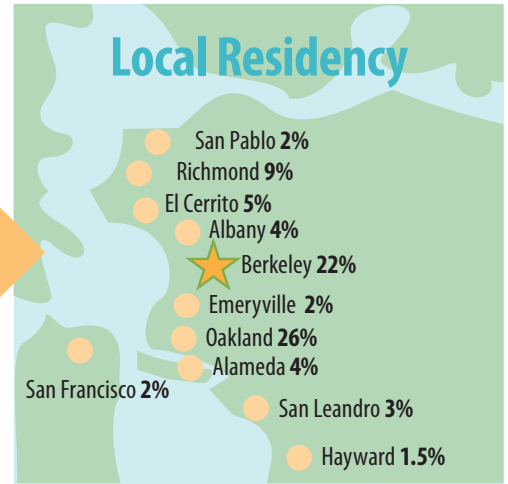

Learning Communities

Promise Scholars Enrolled	4,692
Financial Aid Awarded (2017-18)	$9,489,987
% Awarded Financial Aid (2017-18)	71%
Students w/ disabilities	440
Veteran students	72 (Fall '18 only)
Foster youth students	124 (Fall '18 only)
First Generation	1,688 (Fall '18 only)

Spring 2019

BERKELEY CITY COLLEGE
1974
TRANSFORMING LIVES

Educational Goals

Obtain AA-Transfer to 4 year	34.8%
Transfer to 4yr without AA deg	20.3%
Undecided on goal	14.2%
Educational Development	5.5%
Prepare for new career	4.8%
4yr college student taking courses	4.3%
Obtain 2yr AA w/out transfer	3.3%
Discover career interests	2.7%
Improve basic skills(English, Reading, Math)	2.5%
Complete credits for HS Diploma/GED	2.2%
Uncollected / unreported	1.8%
Advance in current job/career	1.4%
Earn a vocational certificate w/out transfer	1.1%
Other	1.1%

Number of Degrees Awarded (2017-18)