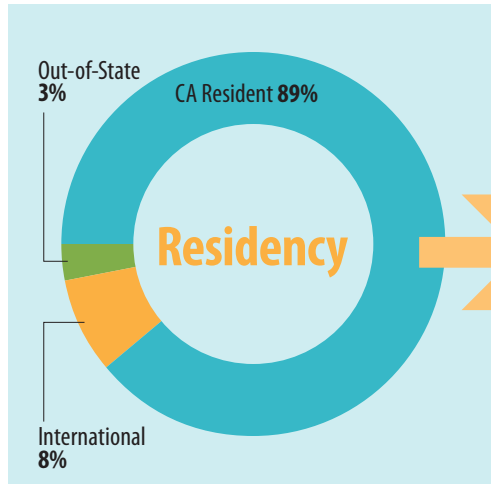

BCC students are part of a thriving college community which mirrors the Bay Area's ethnic, cultural and socioeconomic diversity. Working together with BCC faculty, students create a dynamic environment where interdisciplinary education and teamwork leads to transformation.

BERKELEY CITY COLLEGE
1974
TRANSFORMING LIVES

468

Courses offered

100+

Degrees and
certificate programs

736

Students in hybrid courses

6,500

Students attend per term

Learning Communities

Promise Scholars Enrolled	4,692
Financial Aid Awarded (2017-18)	\$9,489,987
% Awarded Financial Aid (2017-18)	71%
Students w/ disabilities	440
Veteran students	72 (Fall '18 only)
Foster youth students	124 (Fall '18 only)
First Generation	1,688 (Fall '18 only)