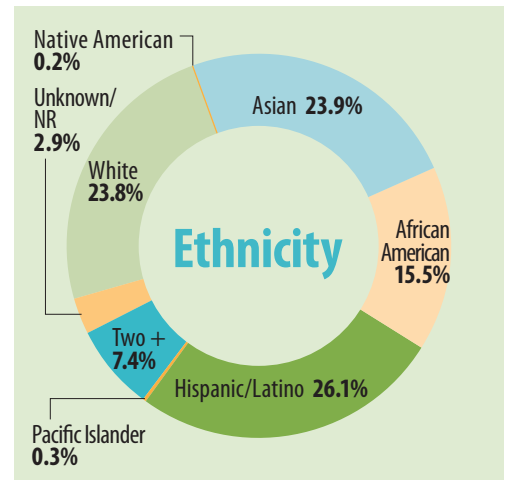

Spring 2019

BERKELEY CITY COLLEGE
1974
TRANSFORMING LIVES